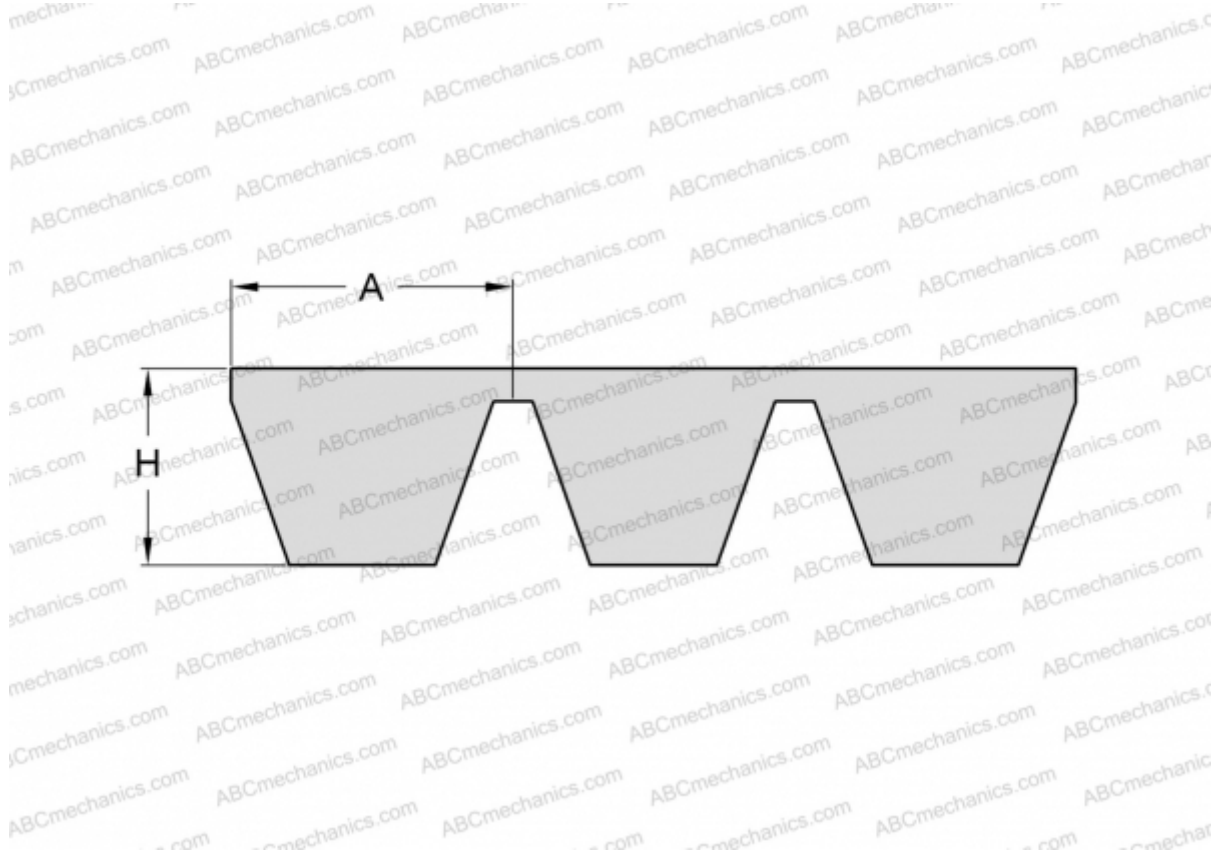

## PHG SPB4000X5 SKF

Banded wedge belt

TYPE: V- belts, Banded belts, Standart ANSI (USA), Section SPB (SKF)

#### DIMENSIONS, MM

Estimated length	4000,000
Width, W	82,500
Height, H	15,600
A	16,500