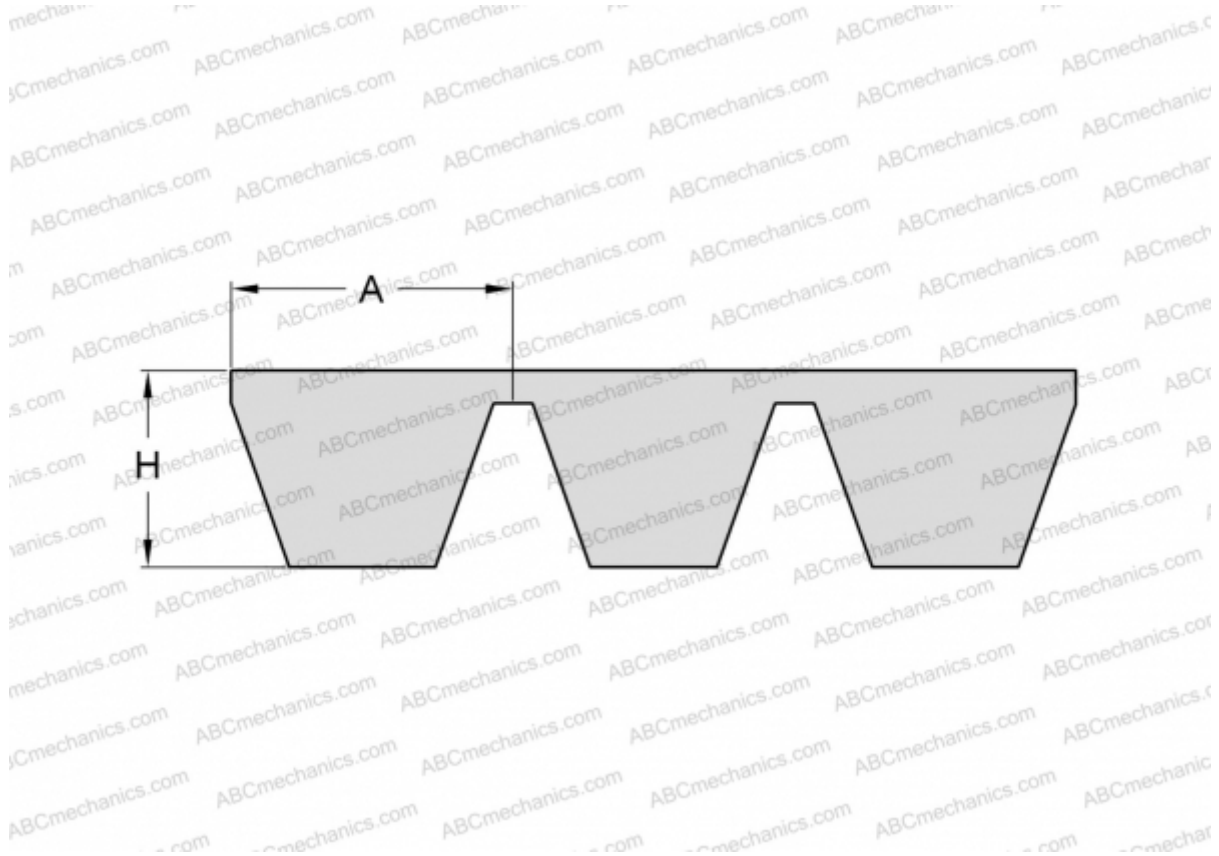

PHG SPB4250X5 SKF

Banded wedge belt

TYPE: V- belts, Banded belts, Standart ANSI (USA), Section SPB (SKF)

Technical specification

DIMENSIONS, MM

Estimated length	4250,000
Width, W	82,500
Height, H	15,600
A	16,500