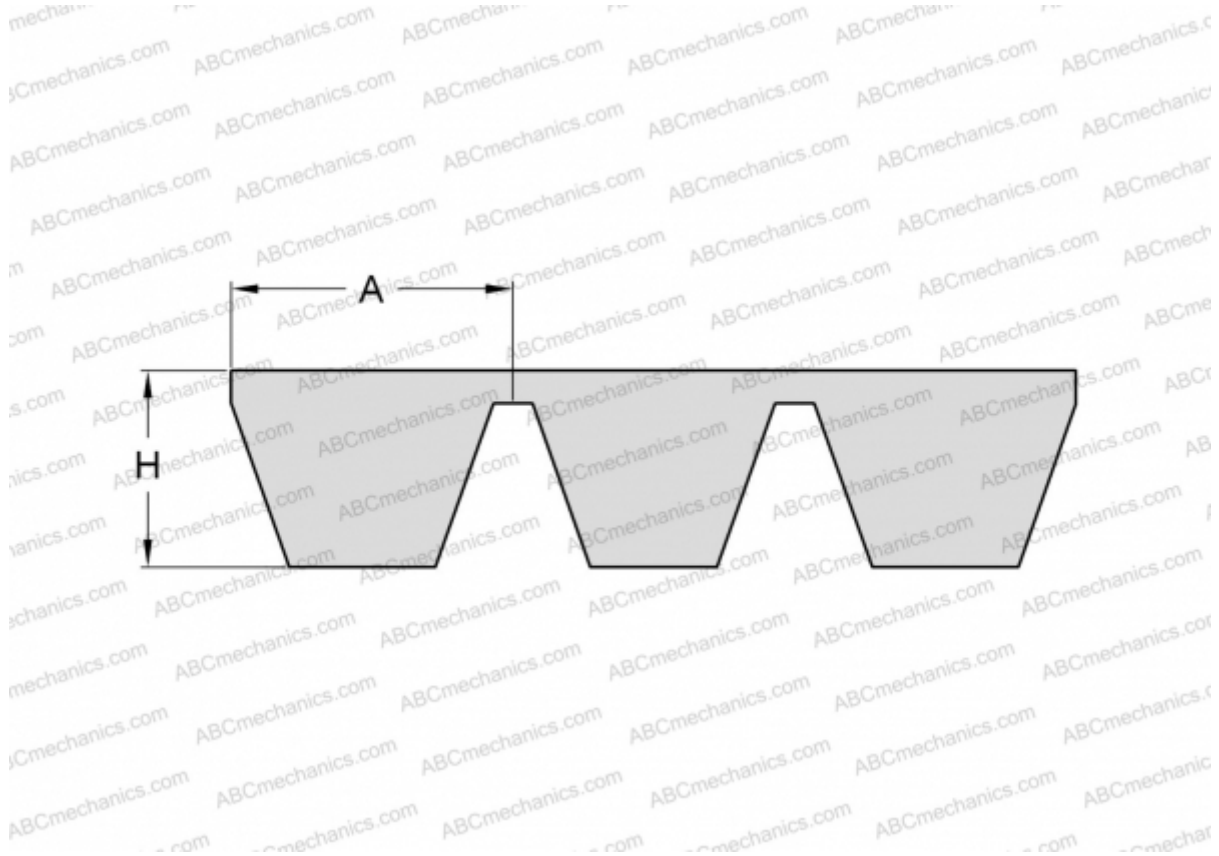

PHG SPB4500X5 SKF

Banded wedge belt

TYPE: V- belts, Banded belts, Standart ANSI (USA), Section SPB (SKF)

Technical specification

DIMENSIONS, MM

Estimated length	4500,000
Width, W	82,500
Height, H	15,600
A	16,500