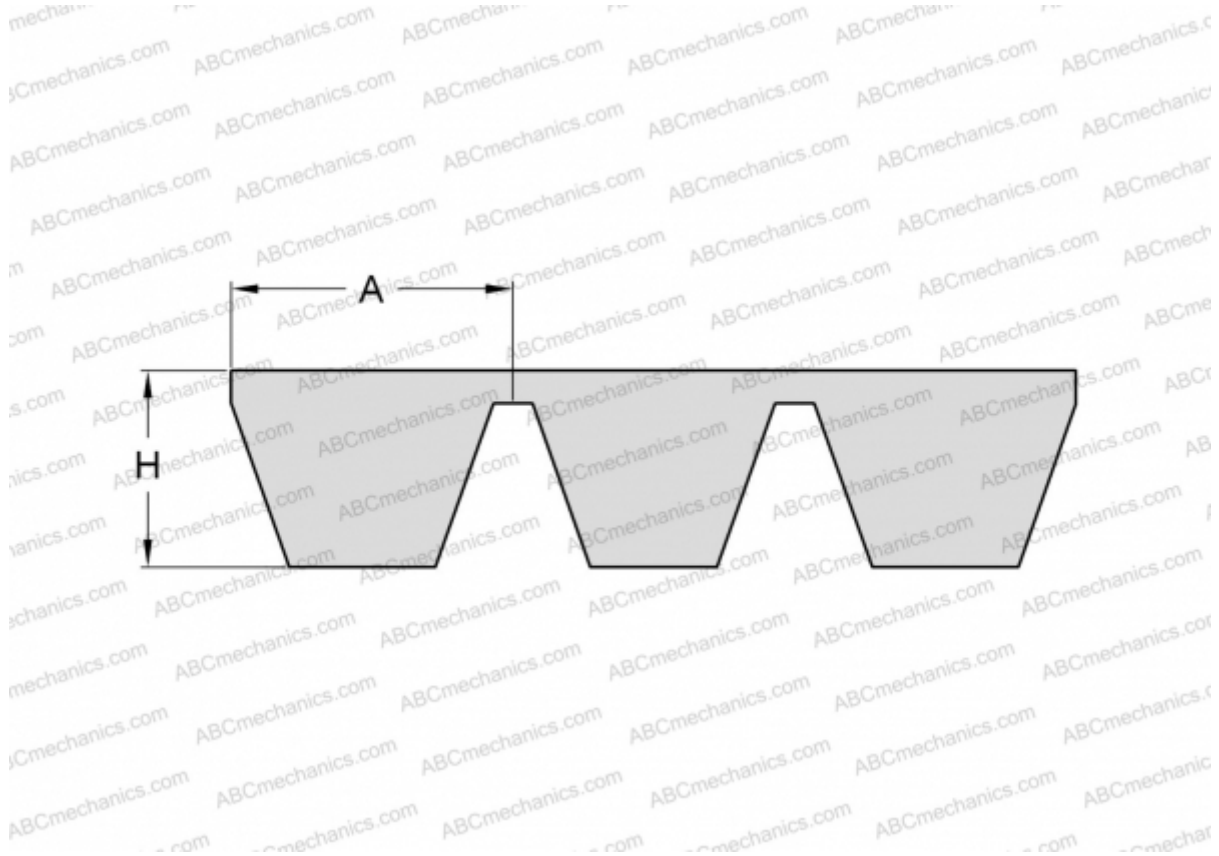

PHG SPB4750X4 SKF

Banded wedge belt

TYPE: V- belts, Banded belts, Standart ANSI (USA), Section SPB (SKF)

Technical specification

DIMENSIONS, MM

Estimated length	4750,000
Width, W	66,000
Height, H	15,600
A	16,500