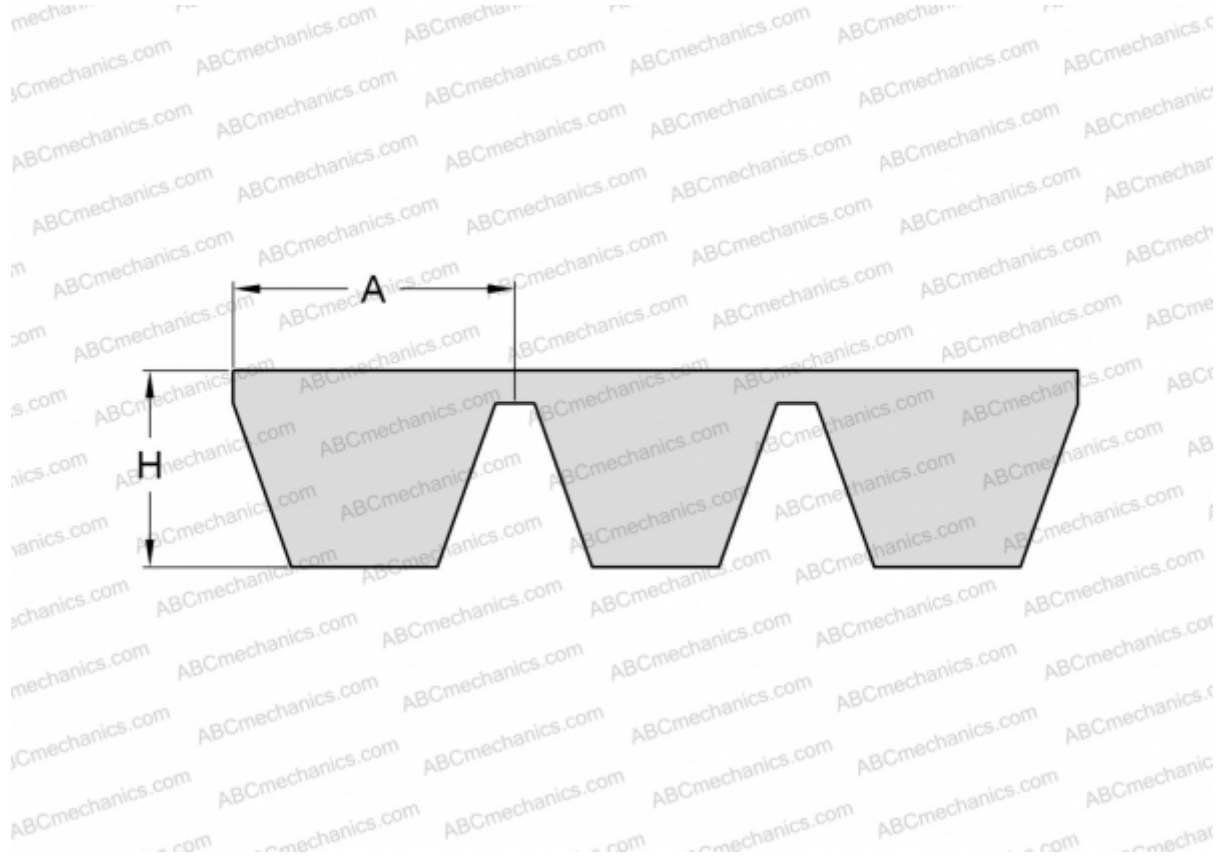

## PHG SPB4750X5 SKF

Banded wedge belt

TYPE: V- belts, Banded belts, Standart ANSI (USA), Section SPB (SKF)

#### DIMENSIONS, MM

Estimated length	4750,000
Width, W	82,500
Height, H	15,600
A	16,500