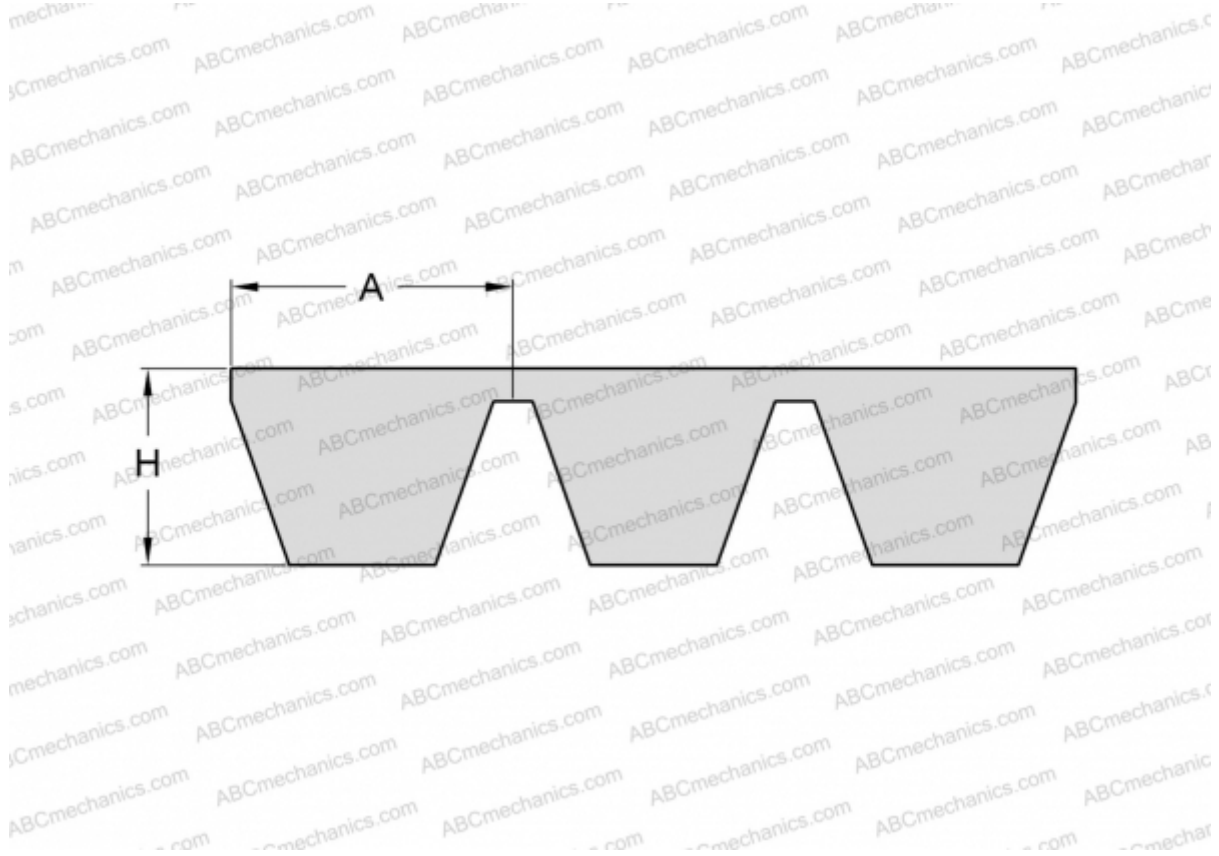

PHG SPB5000X5 SKF

Banded wedge belt

TYPE: V- belts, Banded belts, Standart ANSI (USA), Section SPB (SKF)

Technical specification

DIMENSIONS, MM

Estimated length	5000,000
Width, W	82,500
Height, H	15,600
A	16,500