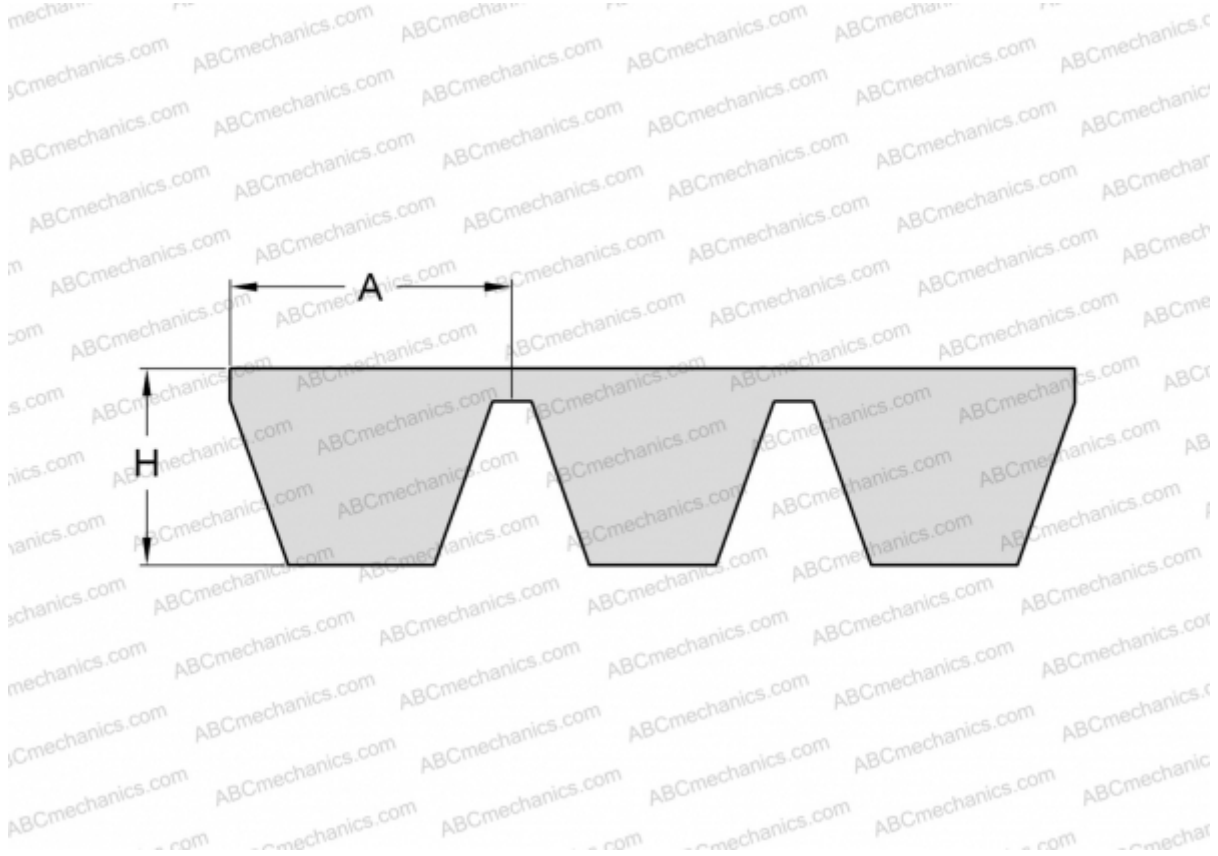

PHG SPB5300X4 SKF

Banded wedge belt

TYPE: V- belts, Banded belts, Standart ANSI (USA), Section SPB (SKF)

Technical specification

DIMENSIONS, MM

Estimated length	5300,000
Width, W	66,000
Height, H	15,600
A	16,500