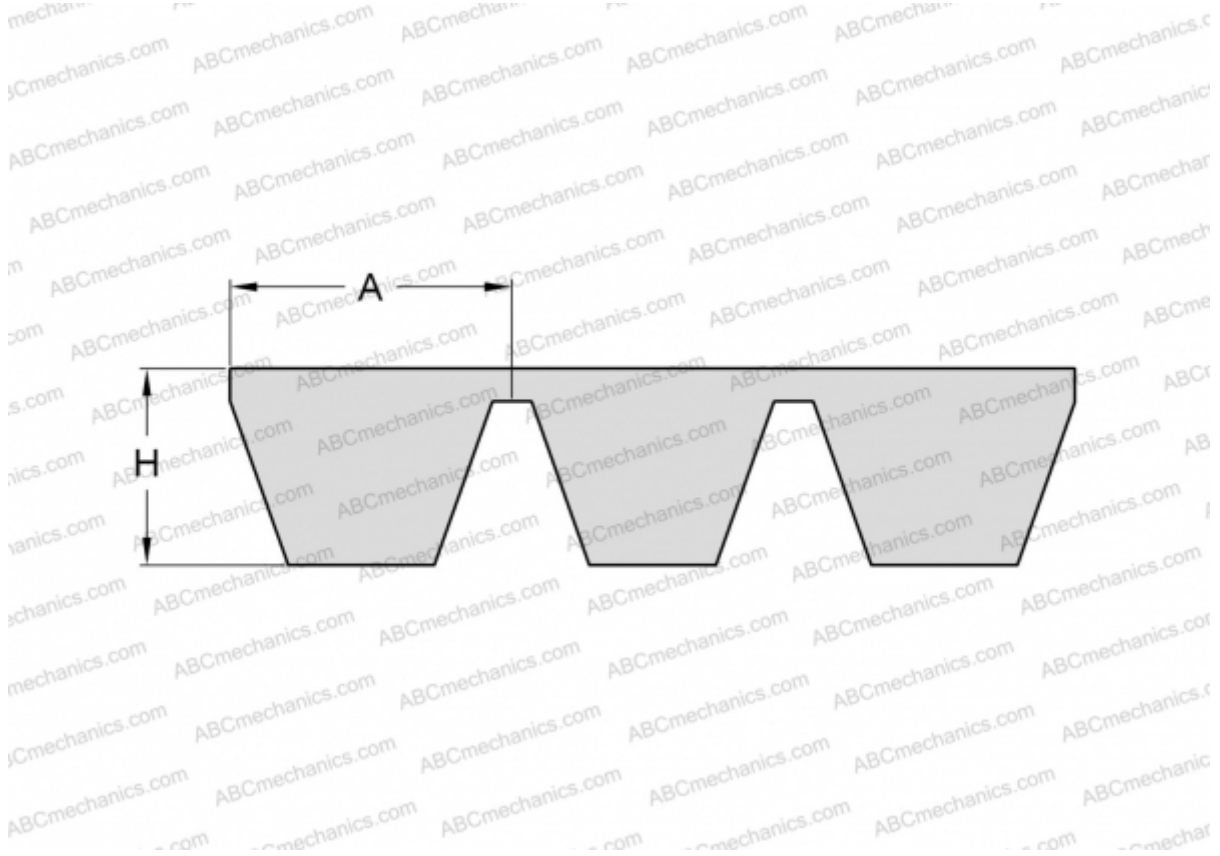

PHG SPB5600X4 SKF

Banded wedge belt

TYPE: V- belts, Banded belts, Standart ANSI (USA), Section SPB (SKF)

Technical specification

DIMENSIONS, MM

Estimated length	5600,000
Width, W	66,000
Height, H	15,600
A	16,500