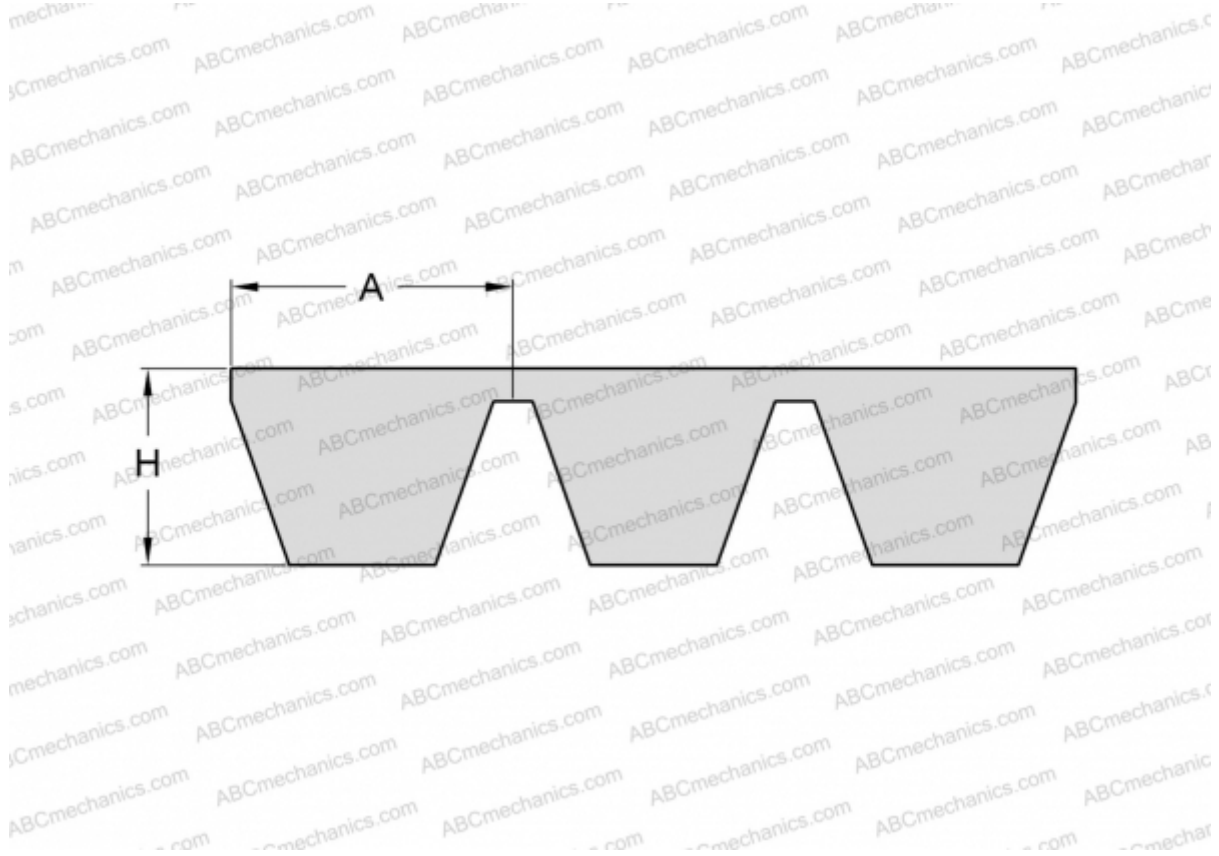

## PHG SPB5600X5 SKF

Banded wedge belt

TYPE: V- belts, Banded belts, Standart ANSI (USA), Section SPB (SKF)

#### DIMENSIONS, MM

Estimated length	5600,000
Width, W	82,500
Height, H	15,600
A	16,500