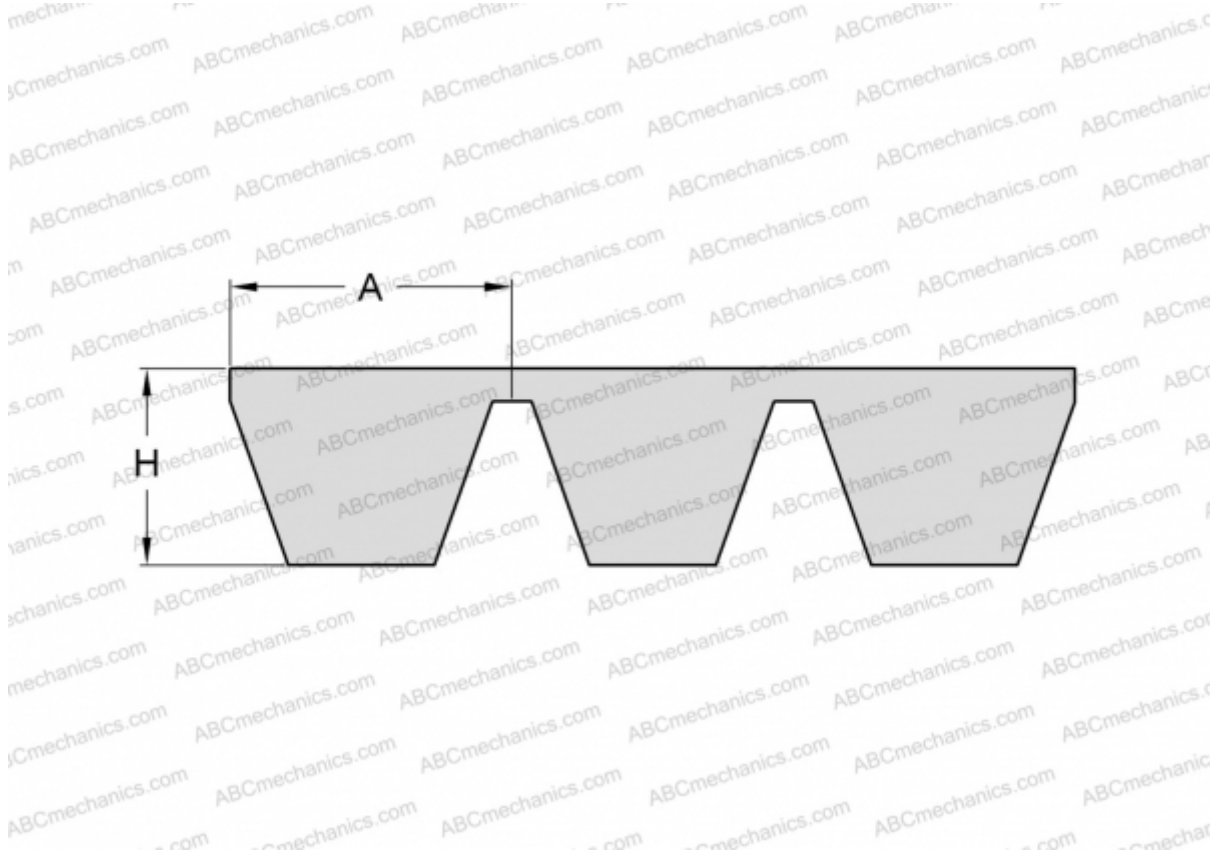

## PHG SPB6000X4 SKF

Banded wedge belt

TYPE: V- belts, Banded belts, Standart ANSI (USA), Section SPB (SKF)

#### DIMENSIONS, MM

Estimated length	6000,000
Width, W	66,000
Height, H	15,600
A	16,500