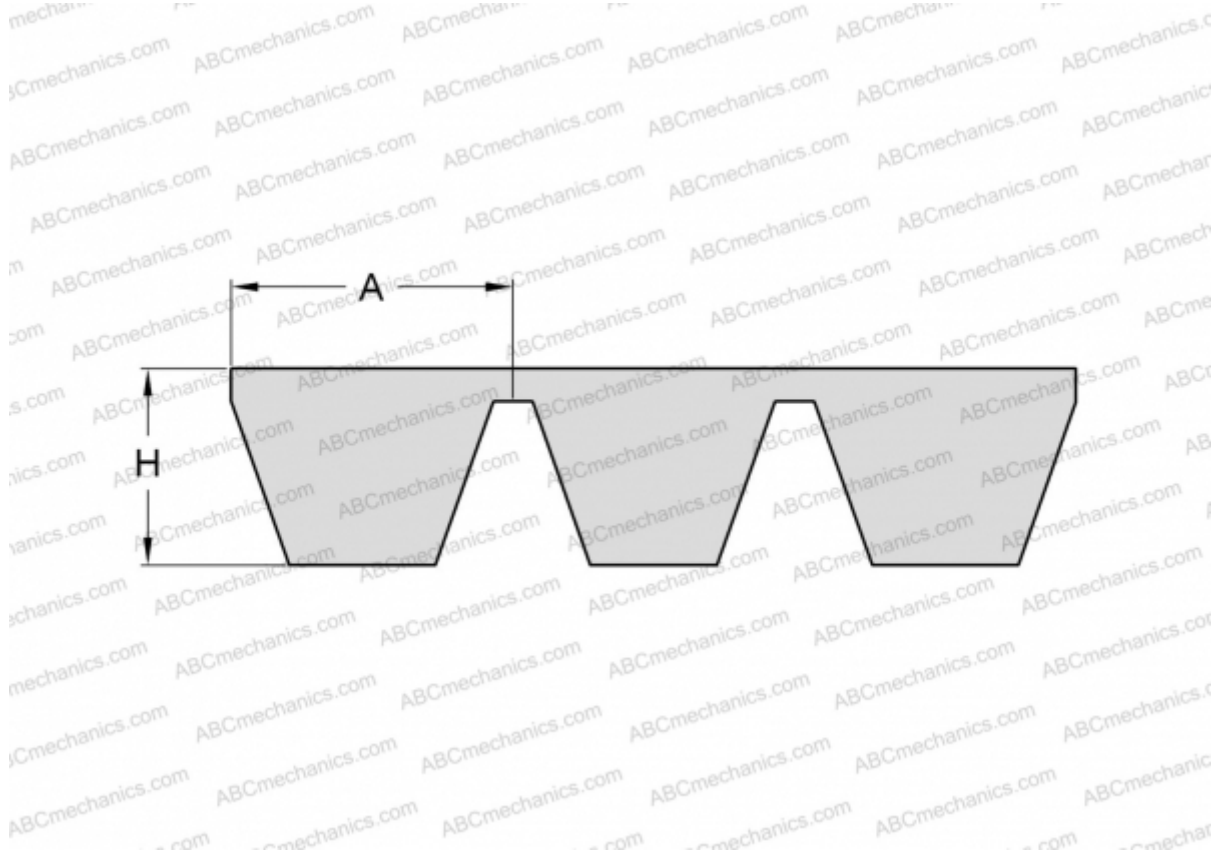

PHG SPB6000X5 SKF

Banded wedge belt

TYPE: V- belts, Banded belts, Standart ANSI (USA), Section SPB (SKF)

Technical specification

DIMENSIONS, MM

Estimated length	6000,000
Width, W	82,500
Height, H	15,600
A	16,500