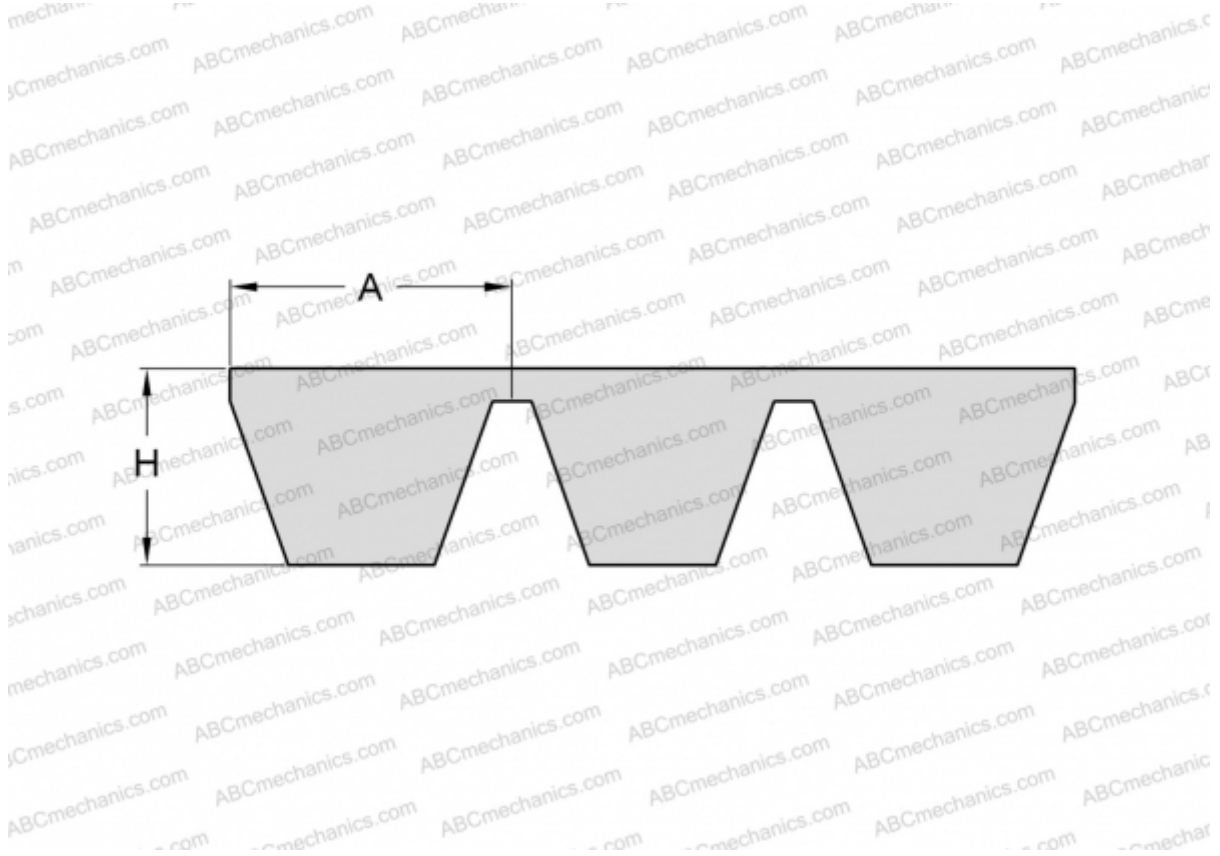

PHG SPB6300X4 SKF

Banded wedge belt

TYPE: V- belts, Banded belts, Standart ANSI (USA), Section SPB (SKF)

Technical specification

DIMENSIONS, MM

Estimated length	6300,000
Width, W	66,000
Height, H	15,600
A	16,500