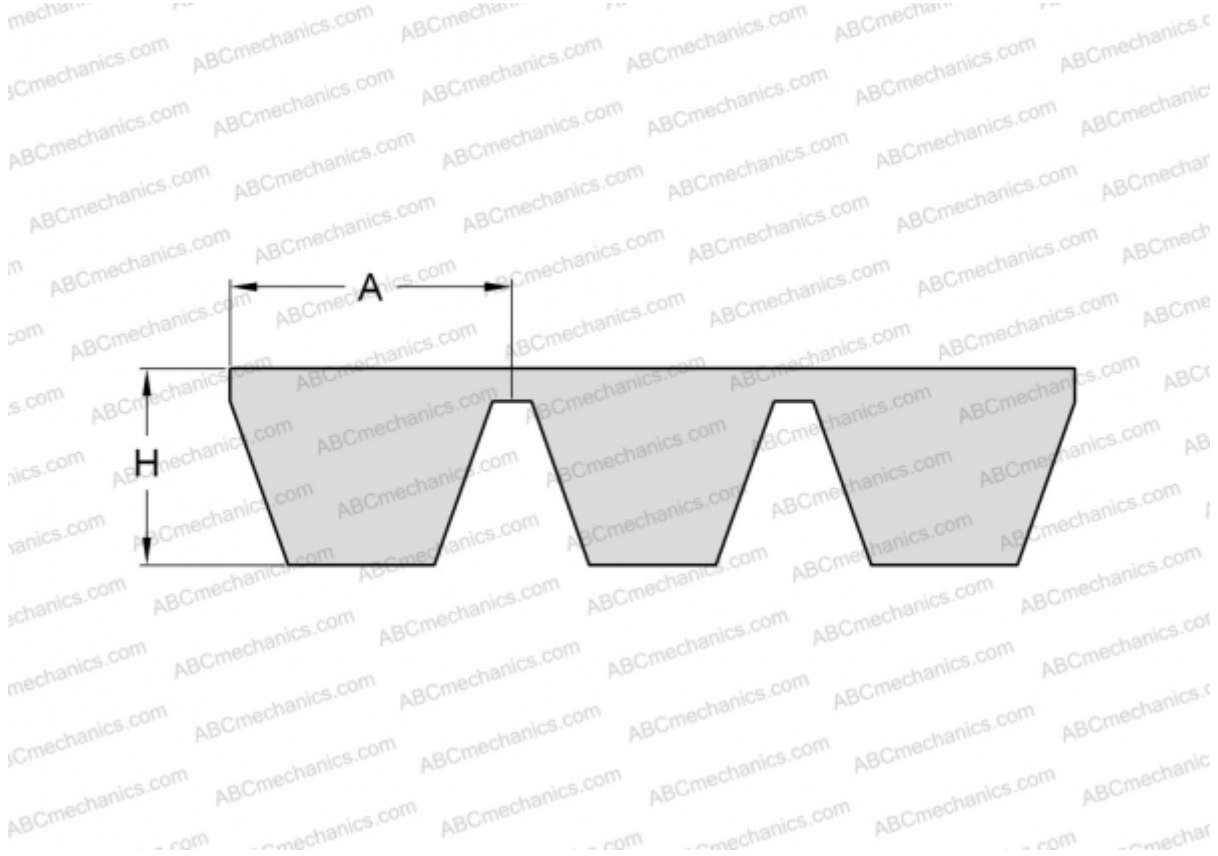

## PHG SPB6700X4 SKF

Banded wedge belt

TYPE: V- belts, Banded belts, Standart ANSI (USA), Section SPB (SKF)

#### DIMENSIONS, MM

Estimated length	6700,000
Width, W	66,000
Height, H	15,600
A	16,500