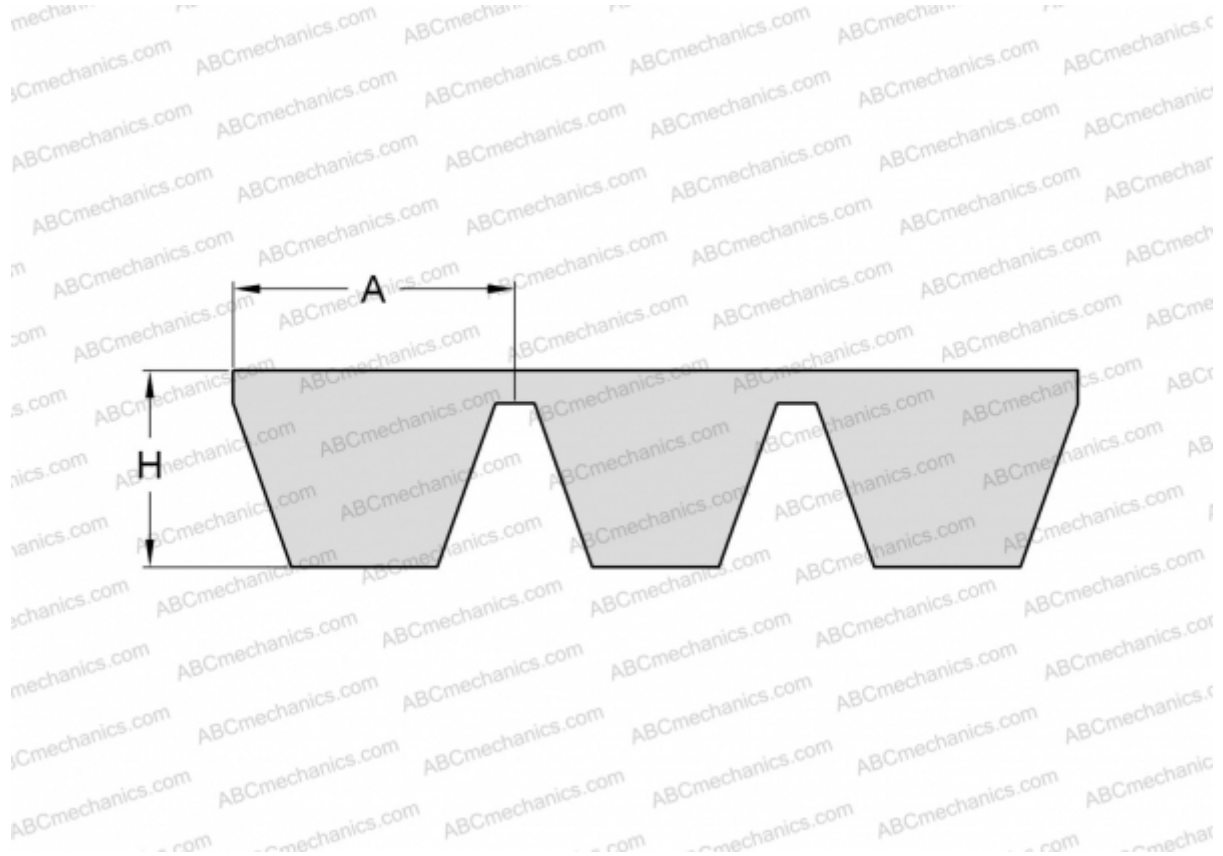

PHG SPB7100X5 SKF

Banded wedge belt

TYPE: V- belts, Banded belts, Standart ANSI (USA), Section SPB (SKF)

Technical specification

DIMENSIONS, MM

Estimated length	7100,000
Width, W	82,500
Height, H	15,600
A	16,500