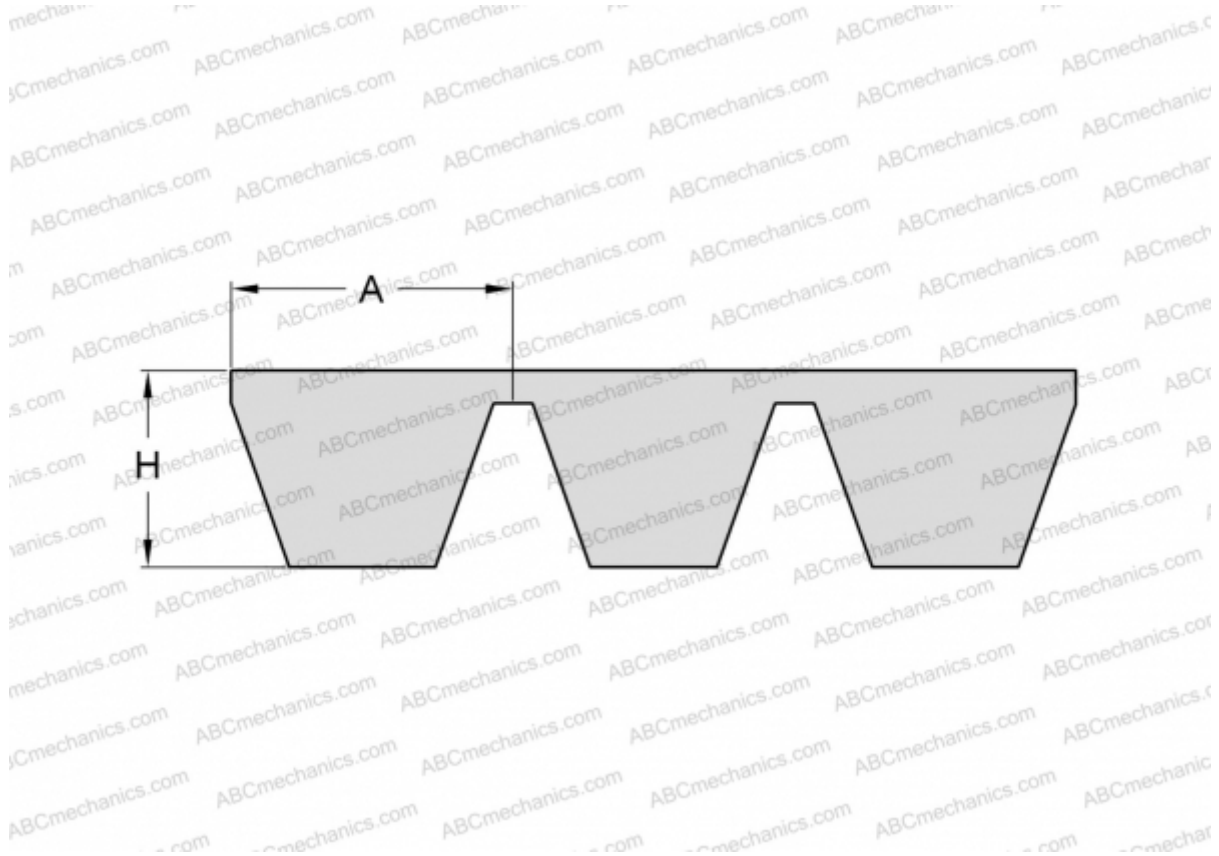

PHG SPB7500X4 SKF

Banded wedge belt

TYPE: V- belts, Banded belts, Standart ANSI (USA), Section SPB (SKF)

Technical specification

DIMENSIONS, MM

Estimated length	7500,000
Width, W	66,000
Height, H	15,600
A	16,500