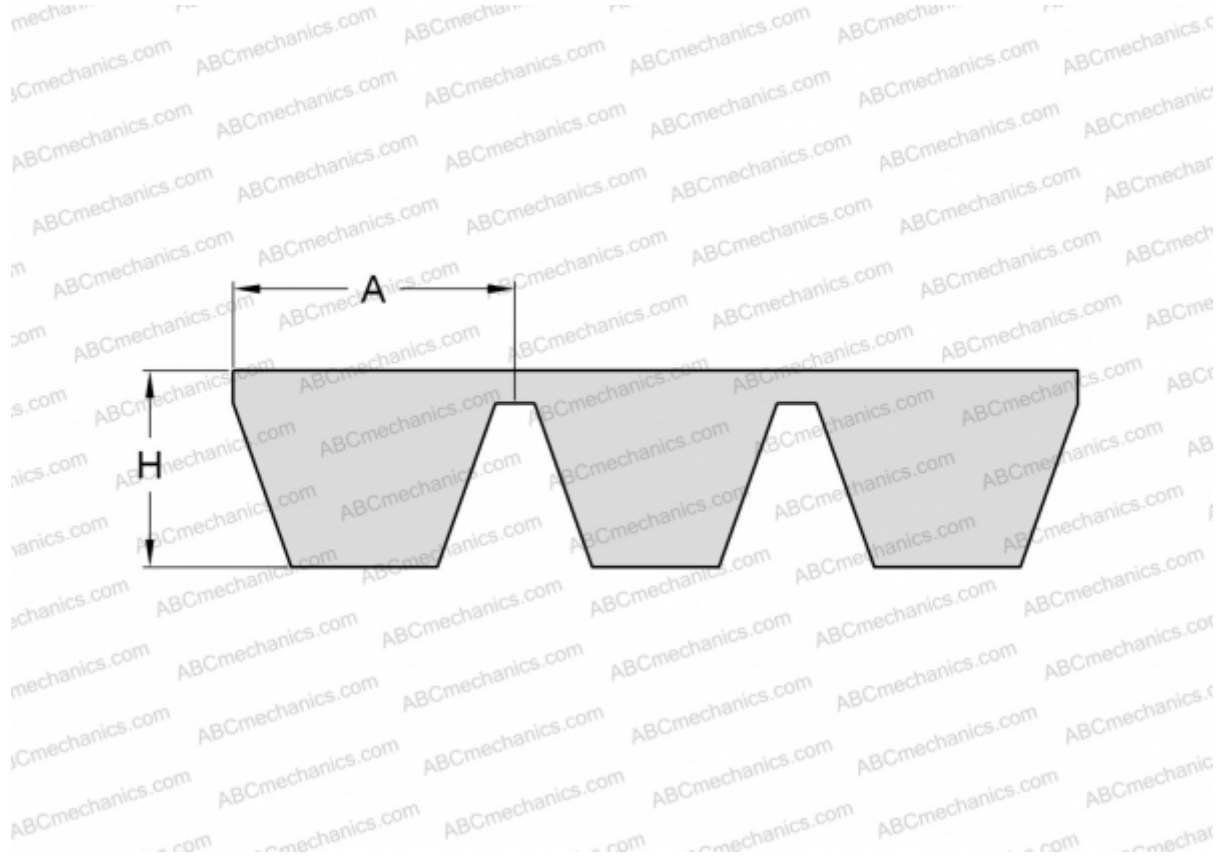

PHG SPB7500X5 SKF

Banded wedge belt

TYPE: V- belts, Banded belts, Standart ANSI (USA), Section SPB (SKF)

Technical specification

DIMENSIONS, MM

Estimated length	7500,000
Width, W	82,500
Height, H	15,600
A	16,500