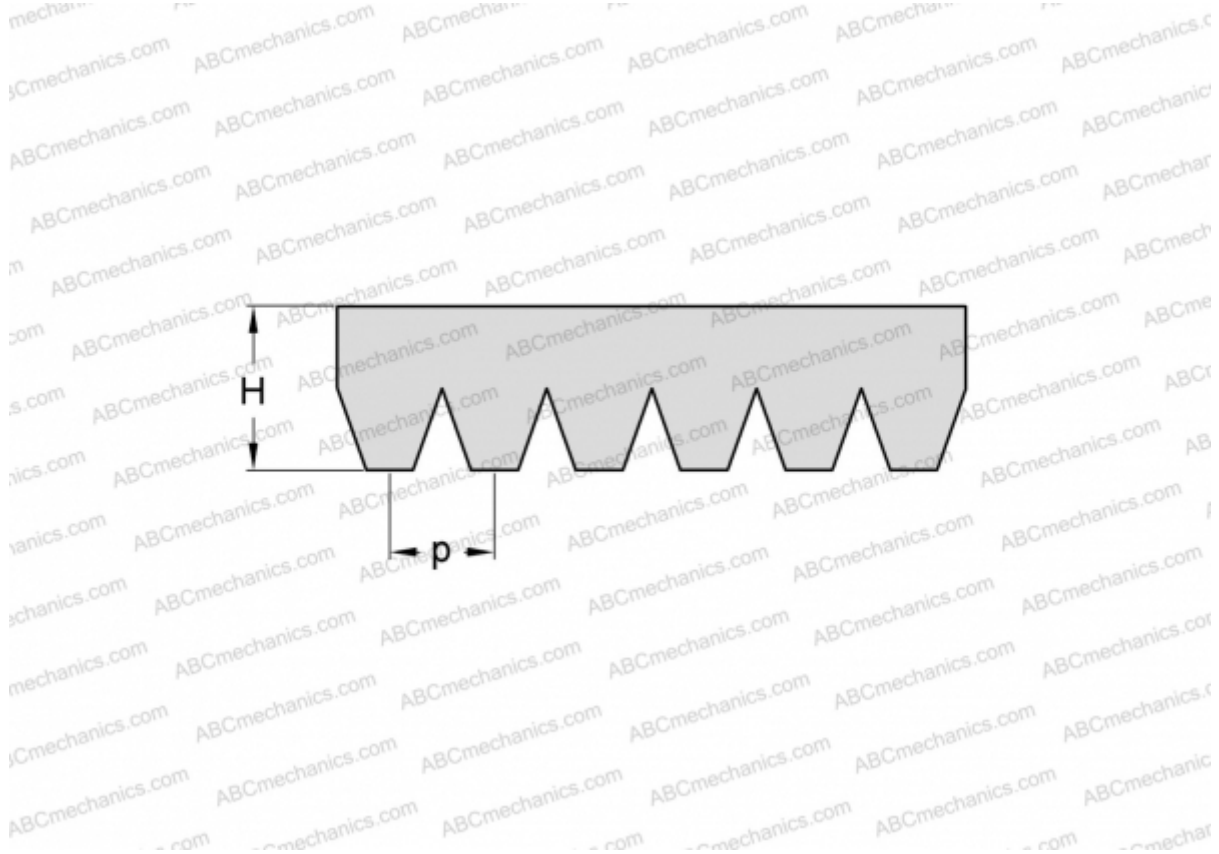

PHG 12PH760 SKF

Ribbed belt

TYPE: Special belts, Ribbed belts, Section PH (SKF)

Technical specification

DIMENSIONS, MM

Estimated length	760,000
Width, W	19,200
Height, H	2,500
Pitch	1,600

MANUFACTURER

[SKF](#)