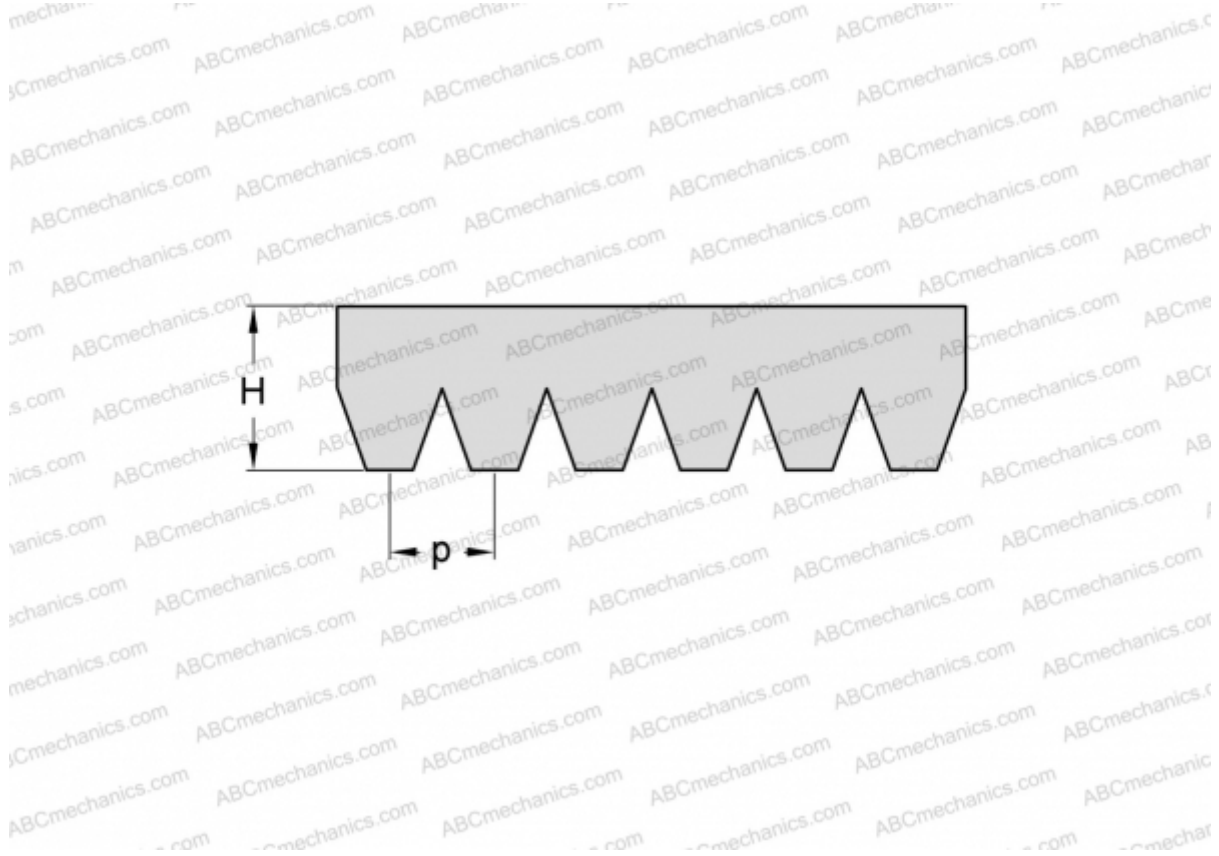

PHG 12PH850 SKF

Ribbed belt

TYPE: Special belts, Ribbed belts, Section PH (SKF)

Technical specification

DIMENSIONS, MM

Estimated length	850,000
Width, W	19,200
Height, H	2,500
Pitch	1,600

MANUFACTURER

[SKF](#)