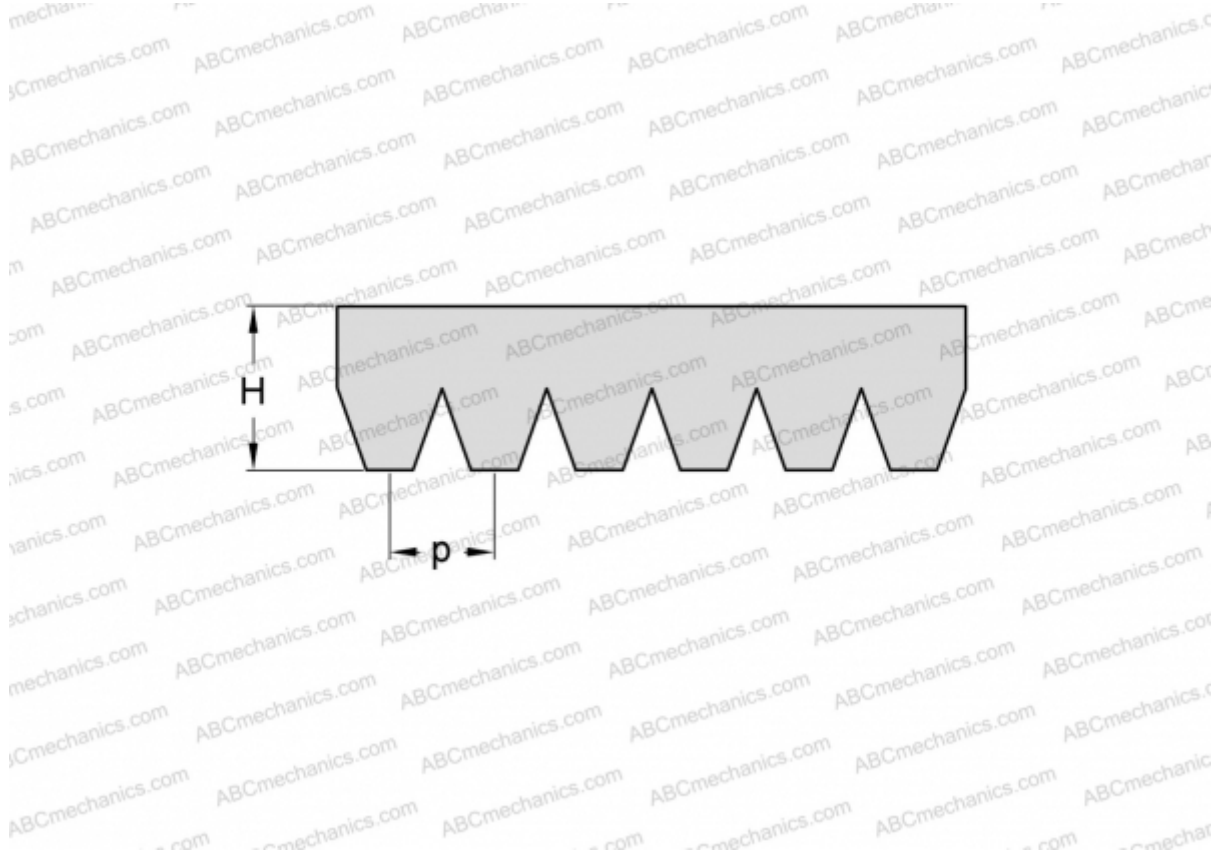

PHG 4PH865 SKF

Ribbed belt

TYPE: Special belts, Ribbed belts, Section PH (SKF)

Technical specification

DIMENSIONS, MM

Estimated length	865,000
Width, W	6,400
Height, H	2,500
Pitch	1,600

MANUFACTURER [SKF](#)