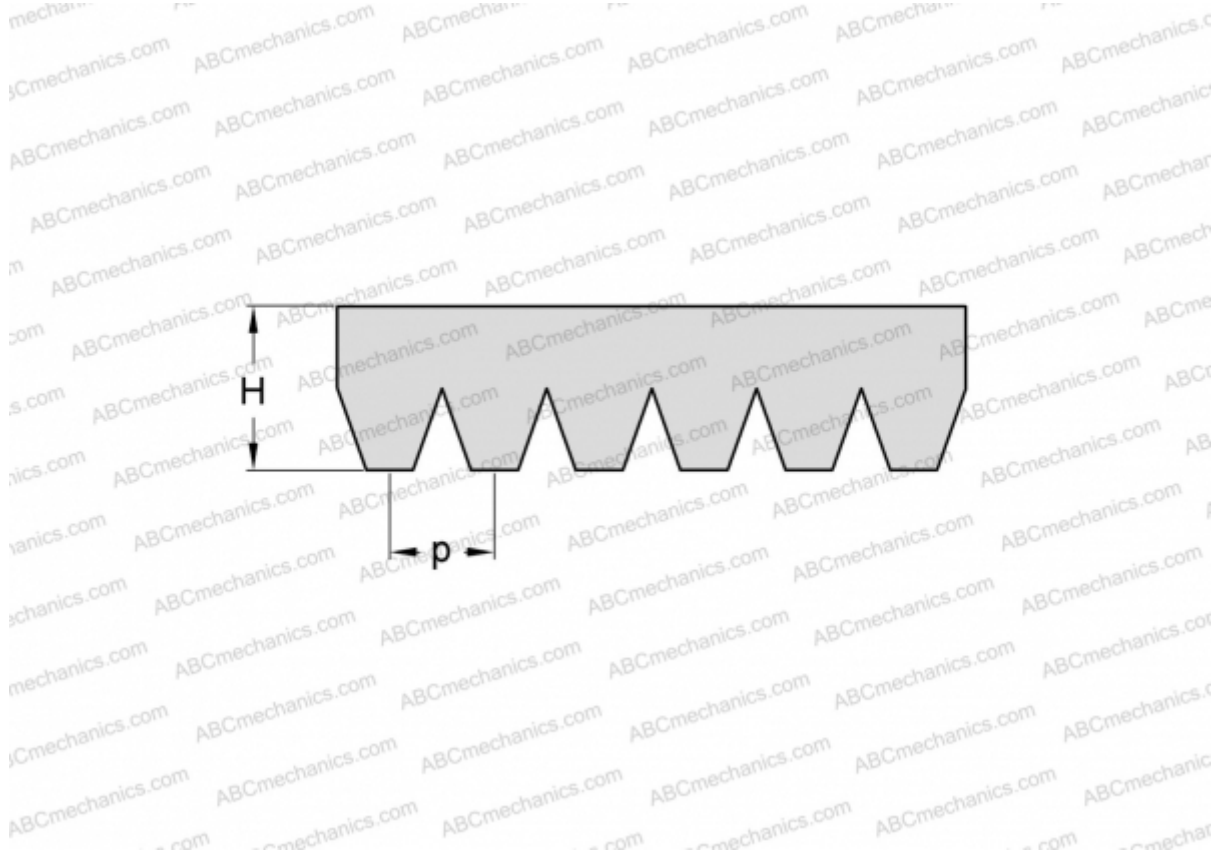

PHG 10PH865 SKF

Ribbed belt

TYPE: Special belts, Ribbed belts, Section PH (SKF)

Technical specification

DIMENSIONS, MM

Estimated length	865,000
Width, W	16,000
Height, H	2,500
Pitch	1,600

MANUFACTURER [SKF](#)