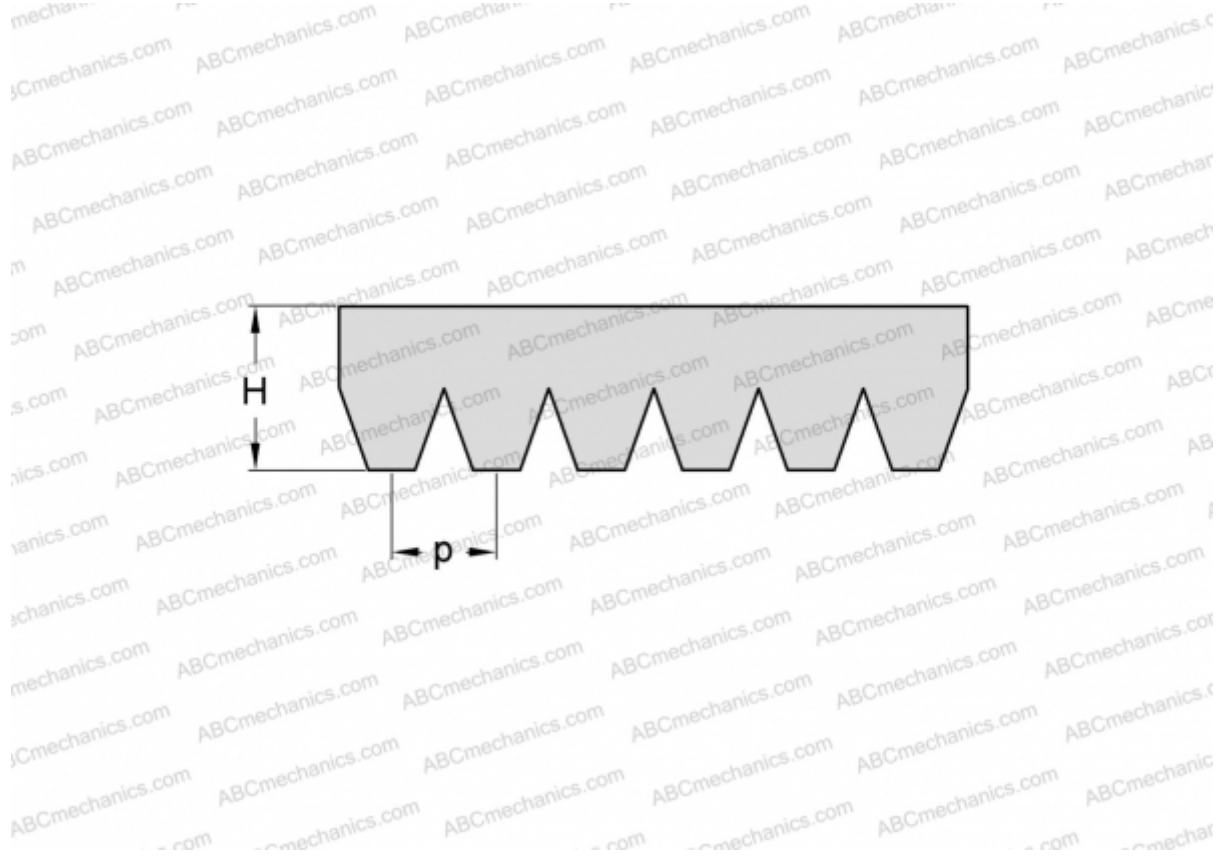

PHG 12PH865 SKF

Ribbed belt

TYPE: Special belts, Ribbed belts, Section PH (SKF)

Technical specification

DIMENSIONS, MM

Estimated length	865,000
Width, W	19,200
Height, H	2,500
Pitch	1,600

MANUFACTURER [SKF](#)