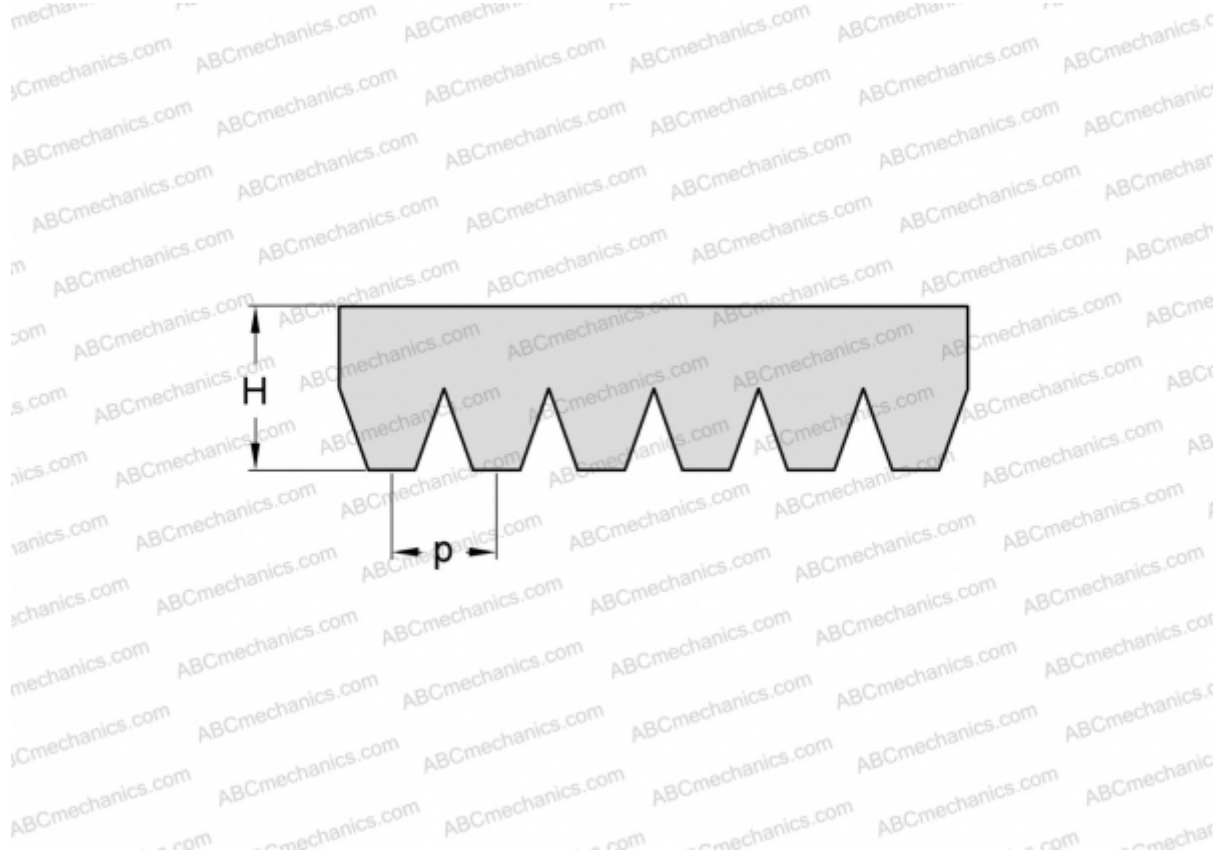

PHG 16PH865 SKF

Ribbed belt

TYPE: Special belts, Ribbed belts, Section PH (SKF)

Technical specification

DIMENSIONS, MM

Estimated length	865,000
Width, W	25,600
Height, H	2,500
Pitch	1,600

MANUFACTURER [SKF](#)