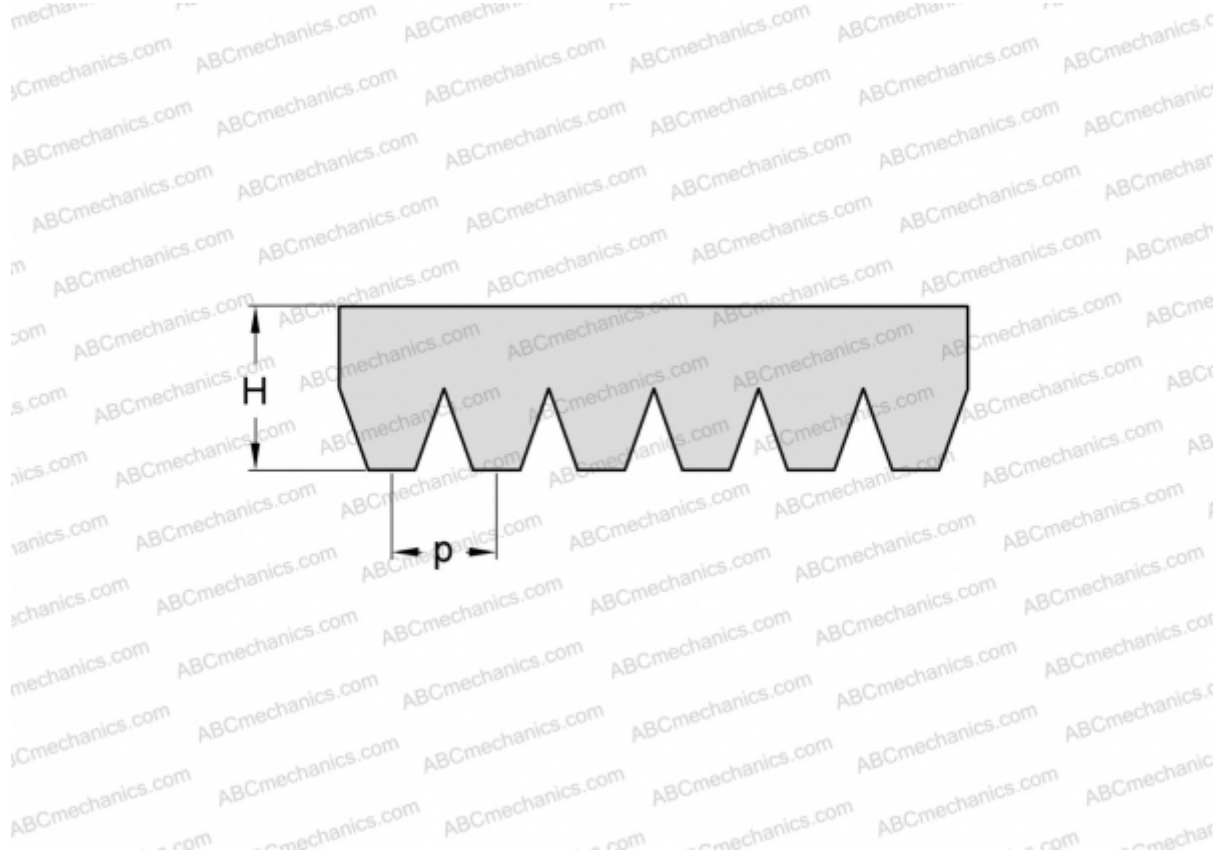

## PHG 12PH880 SKF

Ribbed belt

TYPE: Special belts, Ribbed belts, Section PH (SKF)

### Technical specification

#### DIMENSIONS, MM

Estimated length	880,000
Width, W	19,200
Height, H	2,500
Pitch	1,600

**MANUFACTURER** [SKF](#)