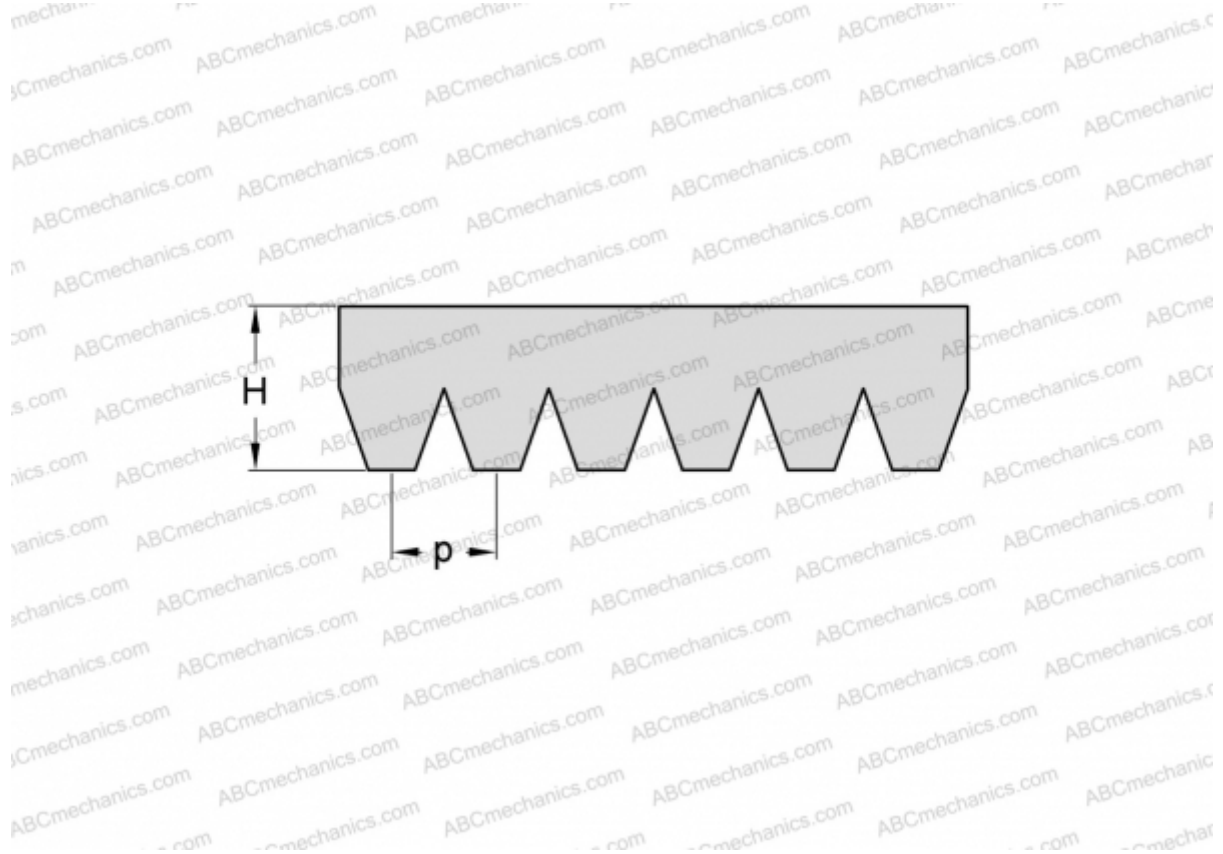

PHG 16PH880 SKF

Ribbed belt

TYPE: Special belts, Ribbed belts, Section PH (SKF)

Technical specification

DIMENSIONS, MM

Estimated length	880,000
Width, W	25,600
Height, H	2,500
Pitch	1,600

MANUFACTURER [SKF](#)