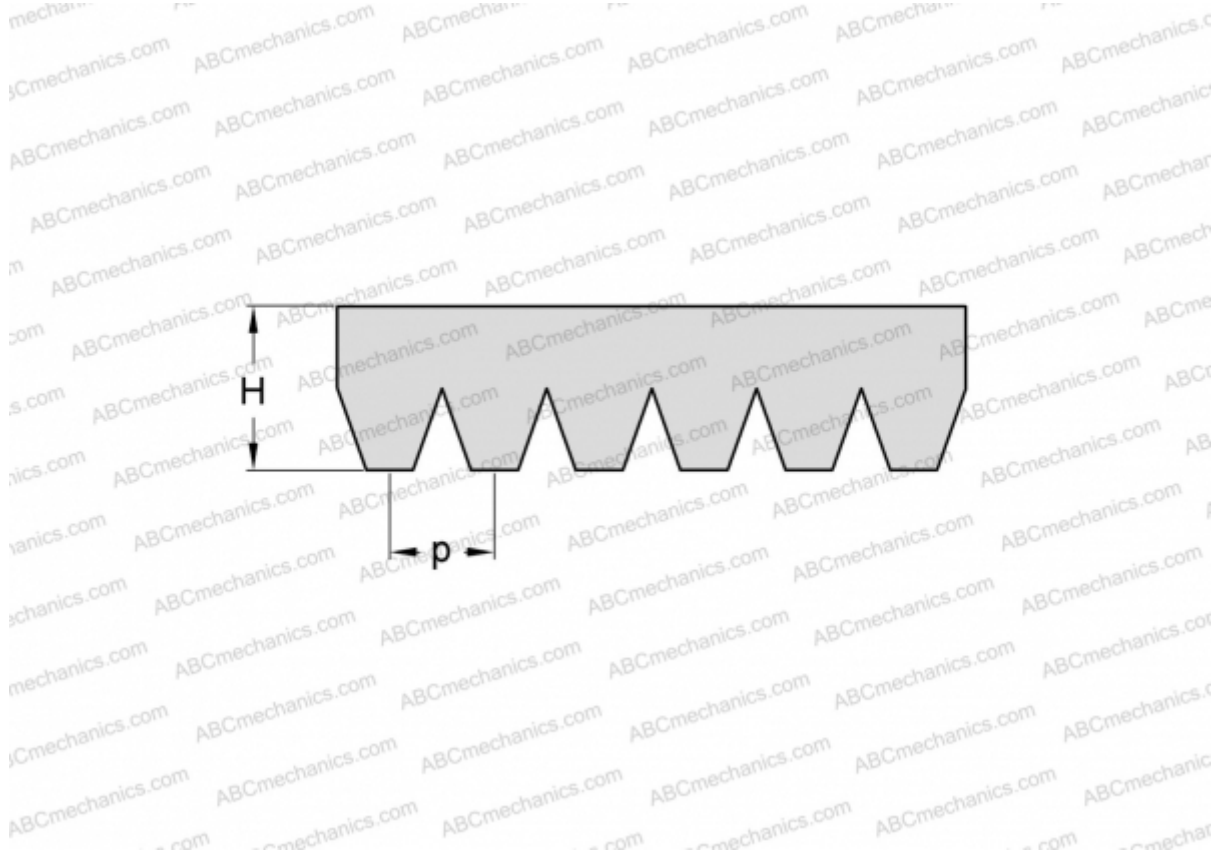

PHG 12PH975 SKF

Ribbed belt

TYPE: Special belts, Ribbed belts, Section PH (SKF)

Technical specification

DIMENSIONS, MM

Estimated length	975,000
Width, W	19,200
Height, H	2,500
Pitch	1,600

MANUFACTURER [SKF](#)