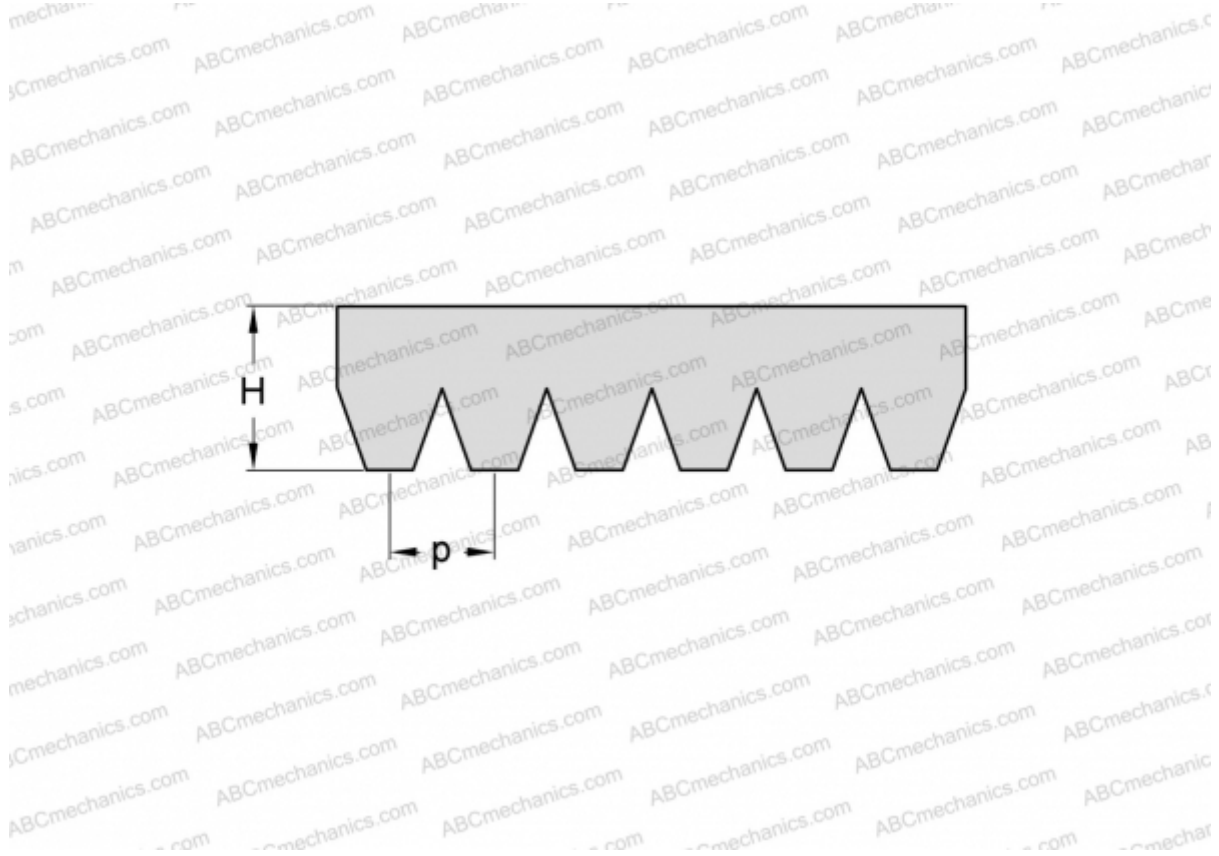

PHG 16PH1090 SKF

Ribbed belt

TYPE: Special belts, Ribbed belts, Section PH (SKF)

Technical specification

DIMENSIONS, MM

| | |
|------------------|----------|
| Estimated length | 1090,000 |
| Width, W | 25,600 |
| Height, H | 2,500 |
| Pitch | 1,600 |