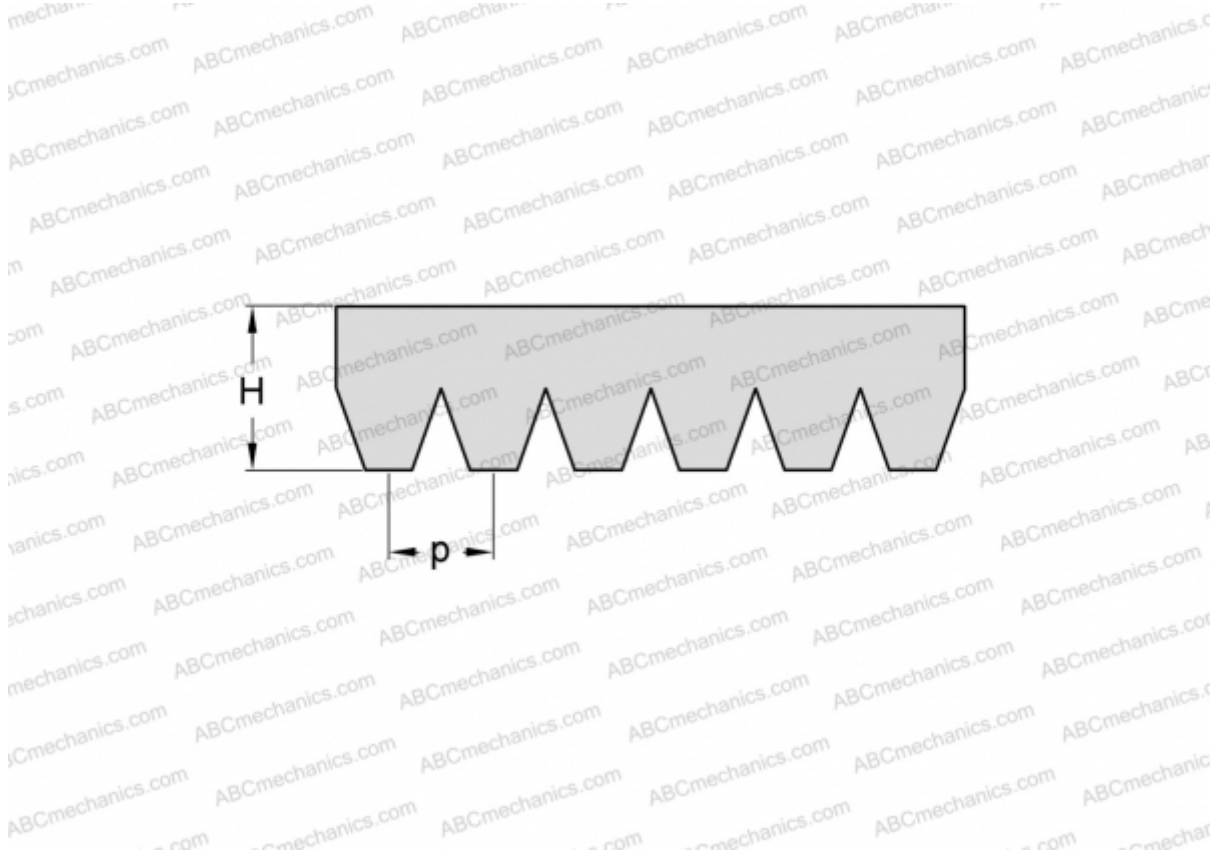

## PHG 18PH1095 SKF

Ribbed belt

TYPE: Special belts, Ribbed belts, Section PH (SKF)

### Technical specification

#### DIMENSIONS, MM

Estimated length	1095,000
Width, W	28,800
Height, H	2,500
Pitch	1,600