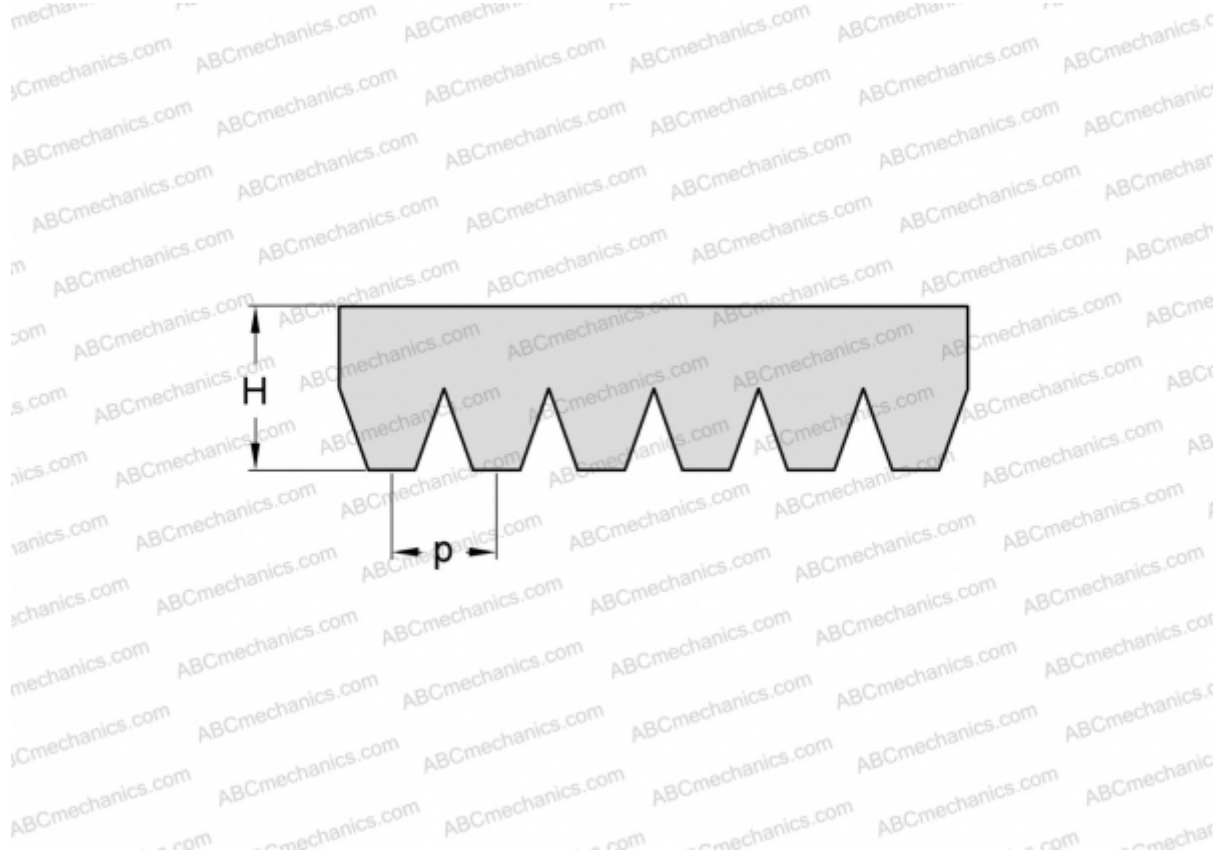

PHG 16PH1160 SKF

Ribbed belt

TYPE: Special belts, Ribbed belts, Section PH (SKF)

Technical specification

DIMENSIONS, MM

Estimated length	1160,000
Width, W	25,600
Height, H	2,500
Pitch	1,600

MANUFACTURER [SKF](#)