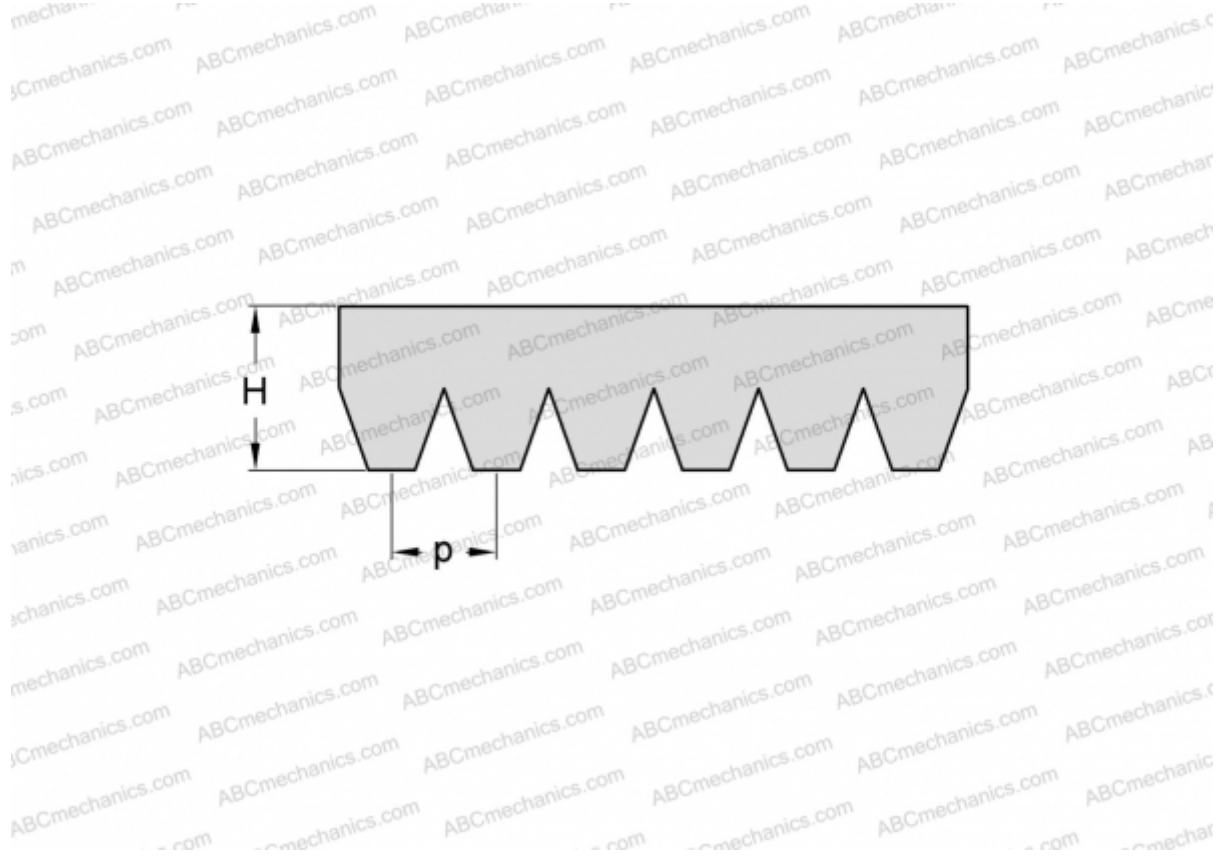

PHG 16PH1230 SKF

Ribbed belt

TYPE: Special belts, Ribbed belts, Section PH (SKF)

Technical specification

DIMENSIONS, MM

Estimated length	1230,000
Width, W	25,600
Height, H	2,500
Pitch	1,600

MANUFACTURER [SKF](#)