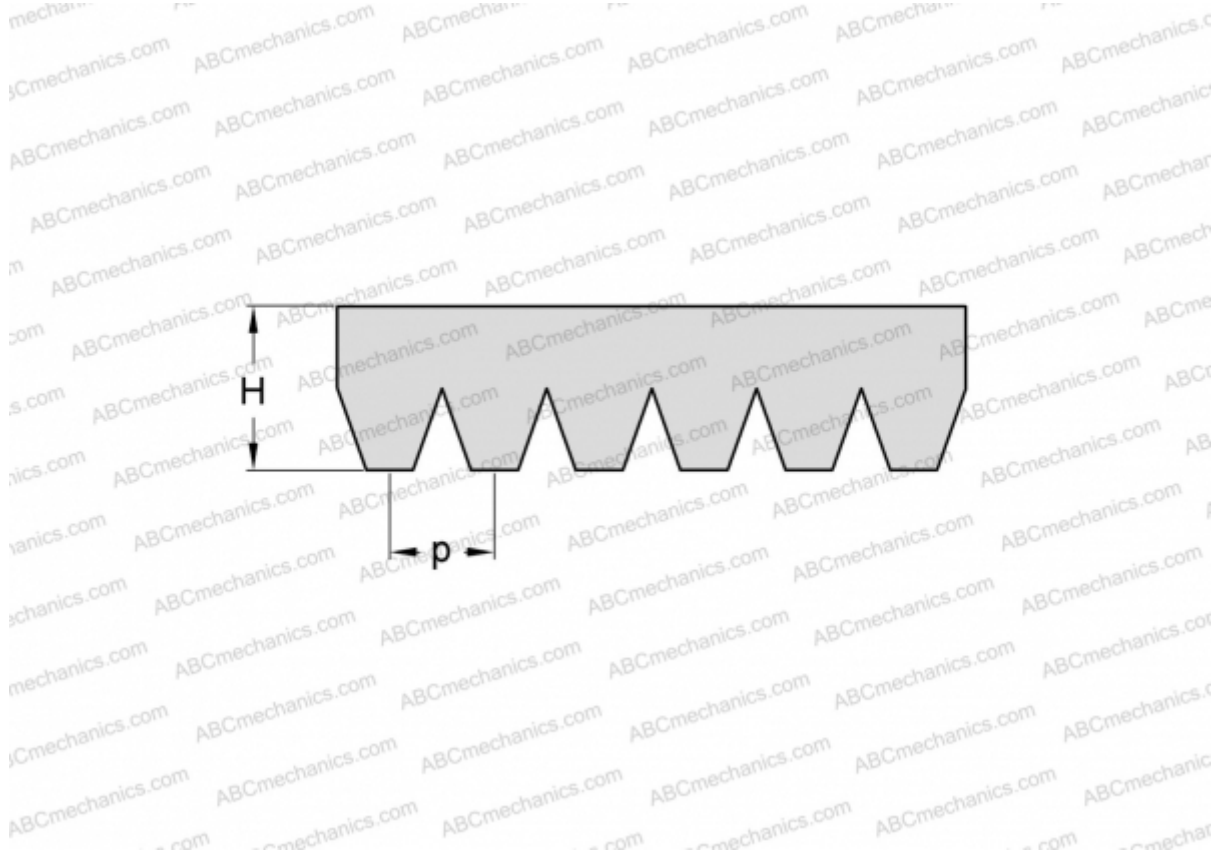

PHG 8PH1270 SKF

Ribbed belt

TYPE: Special belts, Ribbed belts, Section PH (SKF)

Technical specification

DIMENSIONS, MM

Estimated length	1270,000
Width, W	12,800
Height, H	2,500
Pitch	1,600

MANUFACTURER [SKF](#)