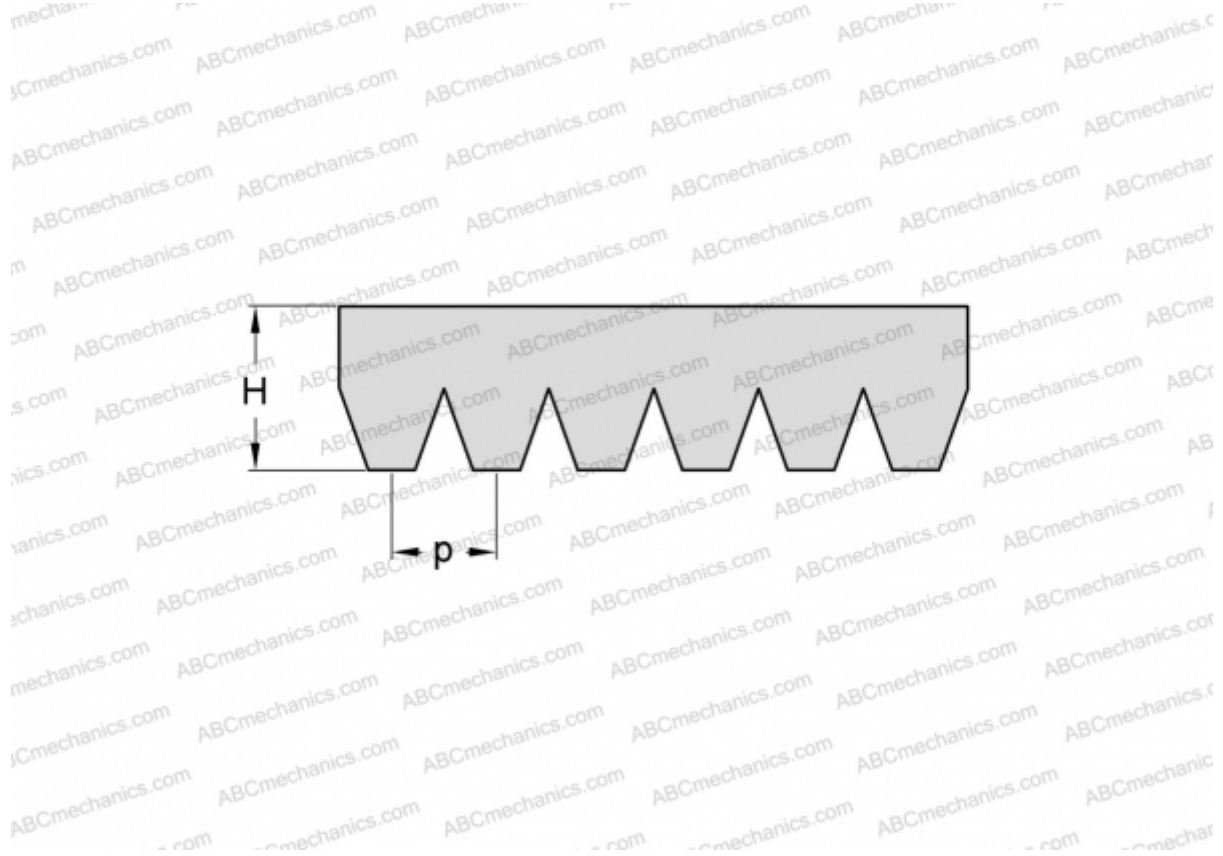

PHG 6PH1300 SKF

Ribbed belt

TYPE: Special belts, Ribbed belts, Section PH (SKF)

Technical specification

DIMENSIONS, MM

Estimated length	1300,000
Width, W	9,600
Height, H	2,500
Pitch	1,600

MANUFACTURER [SKF](#)