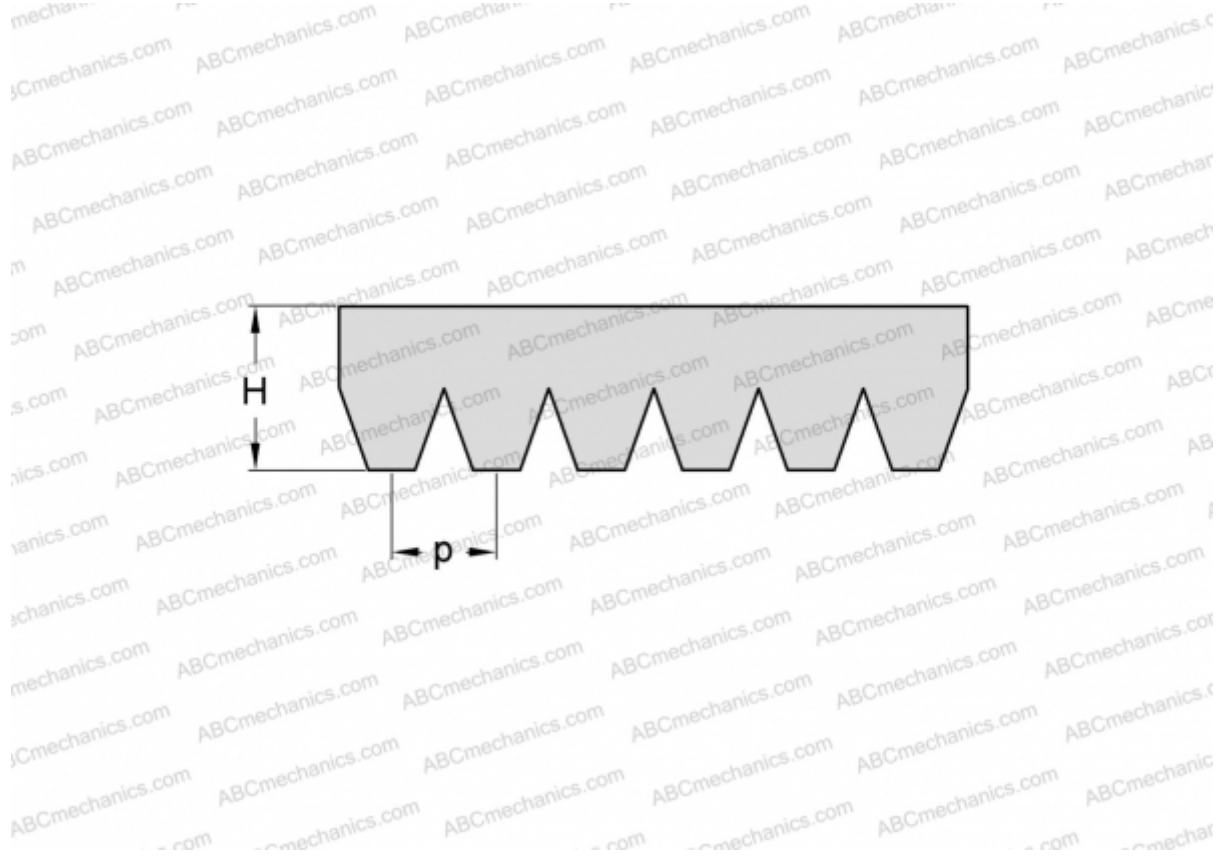

## PHG 6PH1305 SKF

Ribbed belt

TYPE: Special belts, Ribbed belts, Section PH (SKF)

### Technical specification

#### DIMENSIONS, MM

Estimated length	1305,000
Width, W	9,600
Height, H	2,500
Pitch	1,600

**MANUFACTURER** [SKF](#)