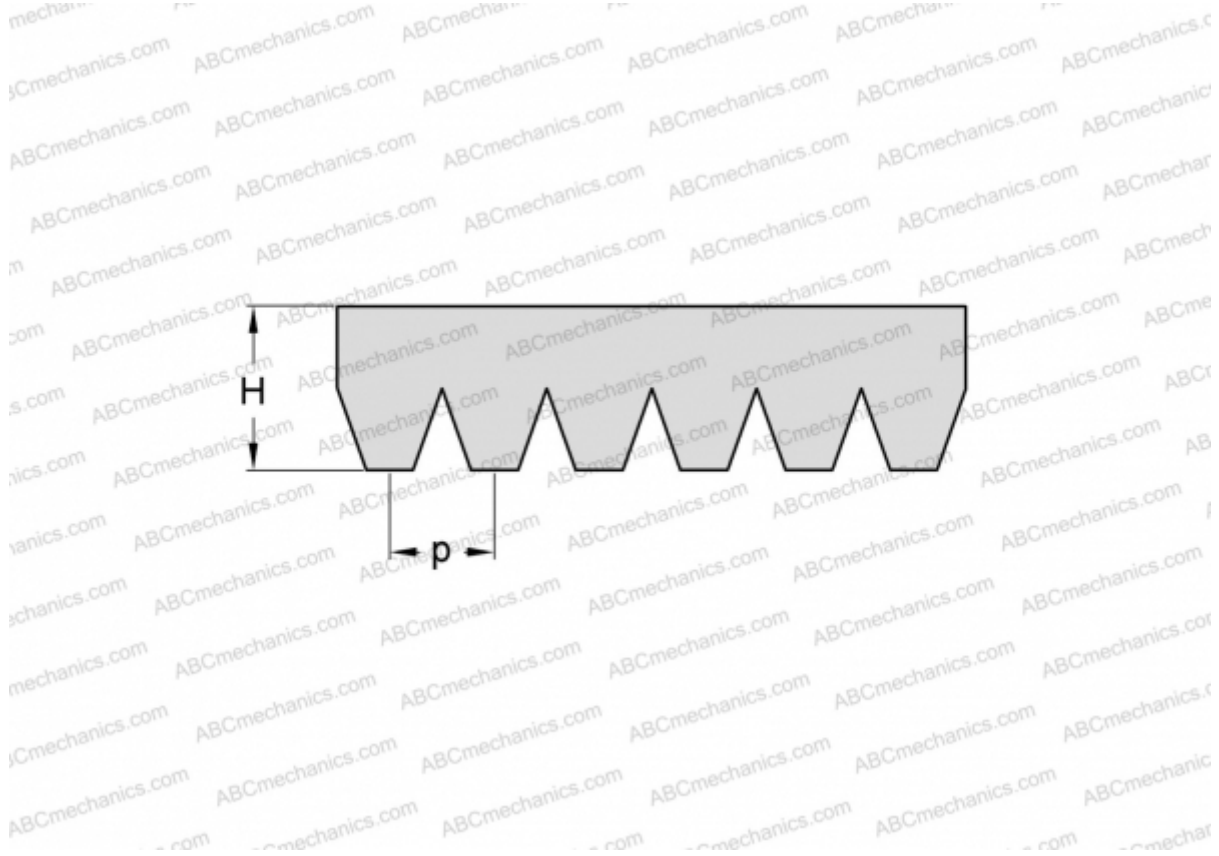

PHG 8PH1305 SKF

Ribbed belt

TYPE: Special belts, Ribbed belts, Section PH (SKF)

Technical specification

DIMENSIONS, MM

Estimated length	1305,000
Width, W	12,800
Height, H	2,500
Pitch	1,600

MANUFACTURER [SKF](#)