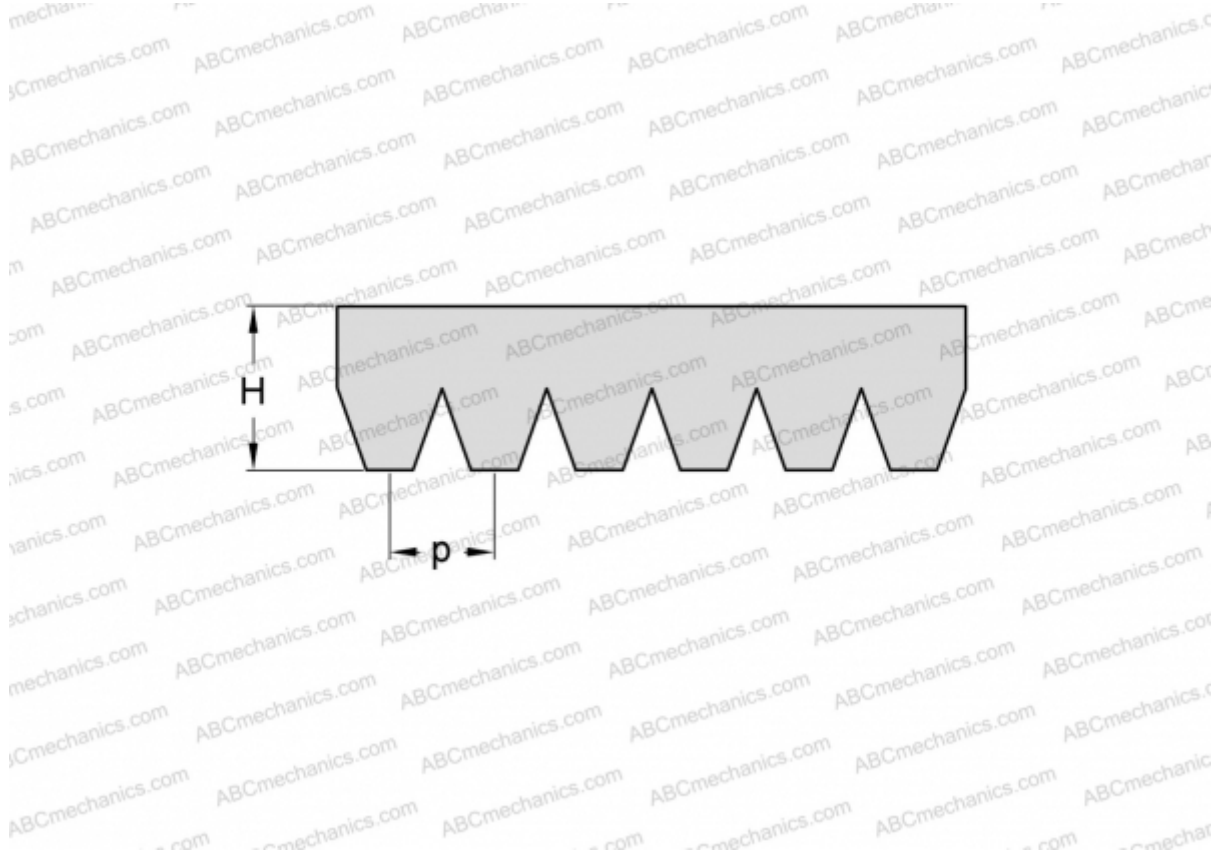

## PHG 6PH1320 SKF

Ribbed belt

TYPE: Special belts, Ribbed belts, Section PH (SKF)

### Technical specification

#### DIMENSIONS, MM

Estimated length	1320,000
Width, W	9,600
Height, H	2,500
Pitch	1,600

**MANUFACTURER** [SKF](#)