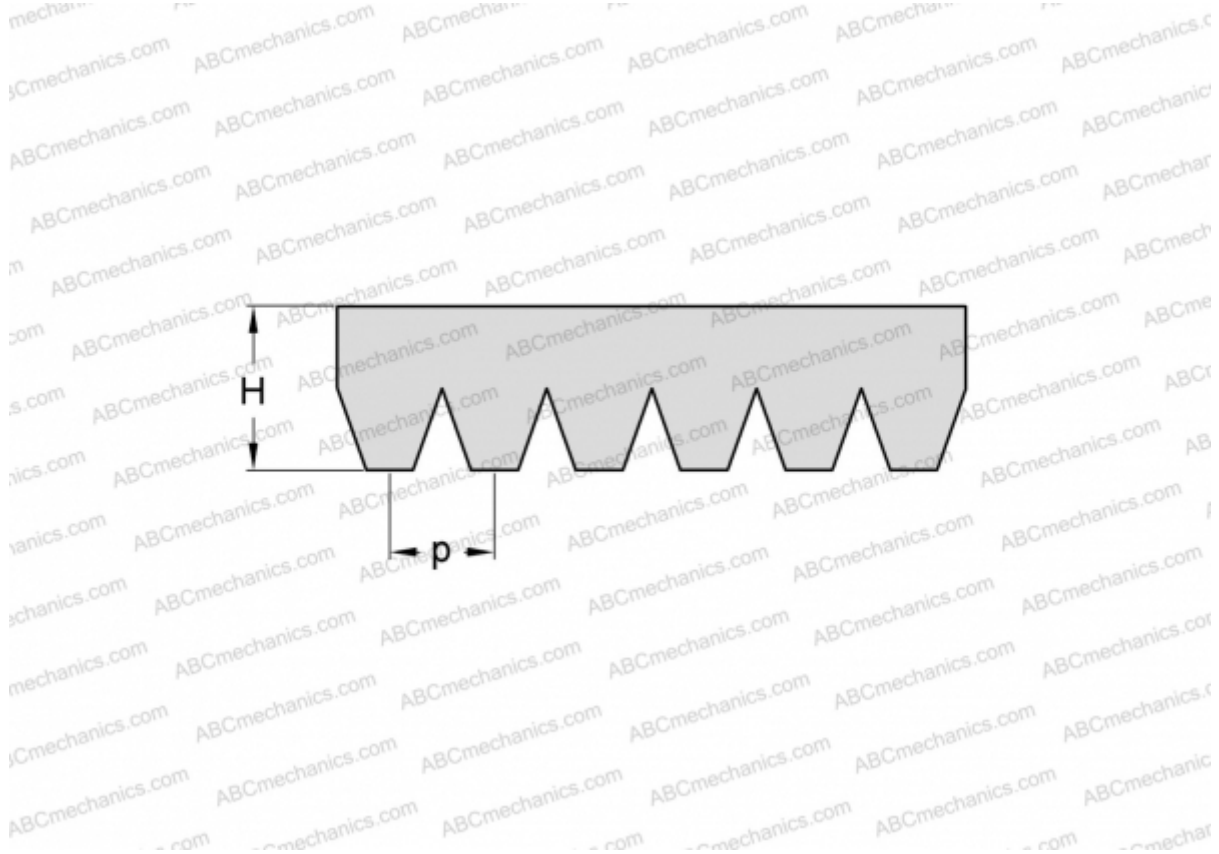

## PHG 16PH1320 SKF

Ribbed belt

TYPE: Special belts, Ribbed belts, Section PH (SKF)

### Technical specification

#### DIMENSIONS, MM

Estimated length	1320,000
Width, W	25,600
Height, H	2,500
Pitch	1,600