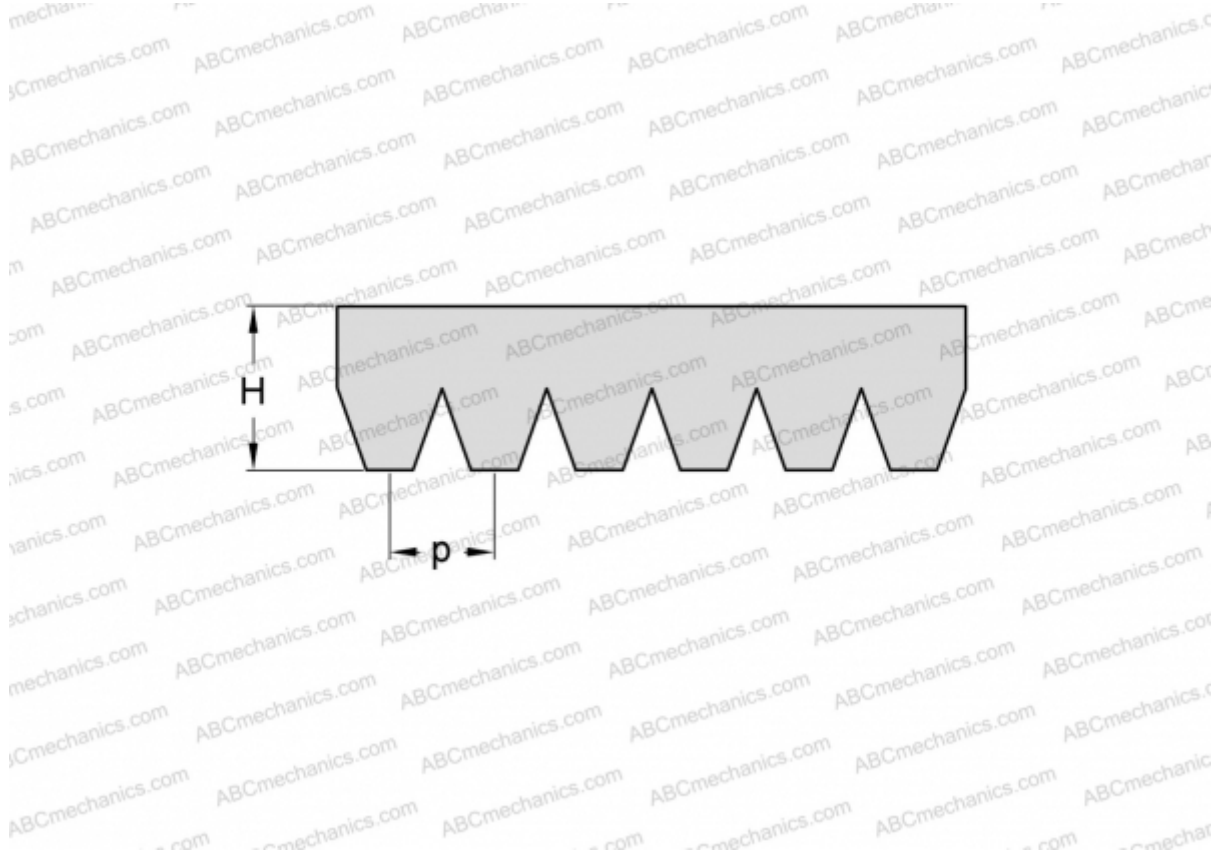

## PHG 8PH1600 SKF

Ribbed belt

TYPE: Special belts, Ribbed belts, Section PH (SKF)

### Technical specification

#### DIMENSIONS, MM

Estimated length	1600,000
Width, W	12,800
Height, H	2,500
Pitch	1,600

**MANUFACTURER** [SKF](#)