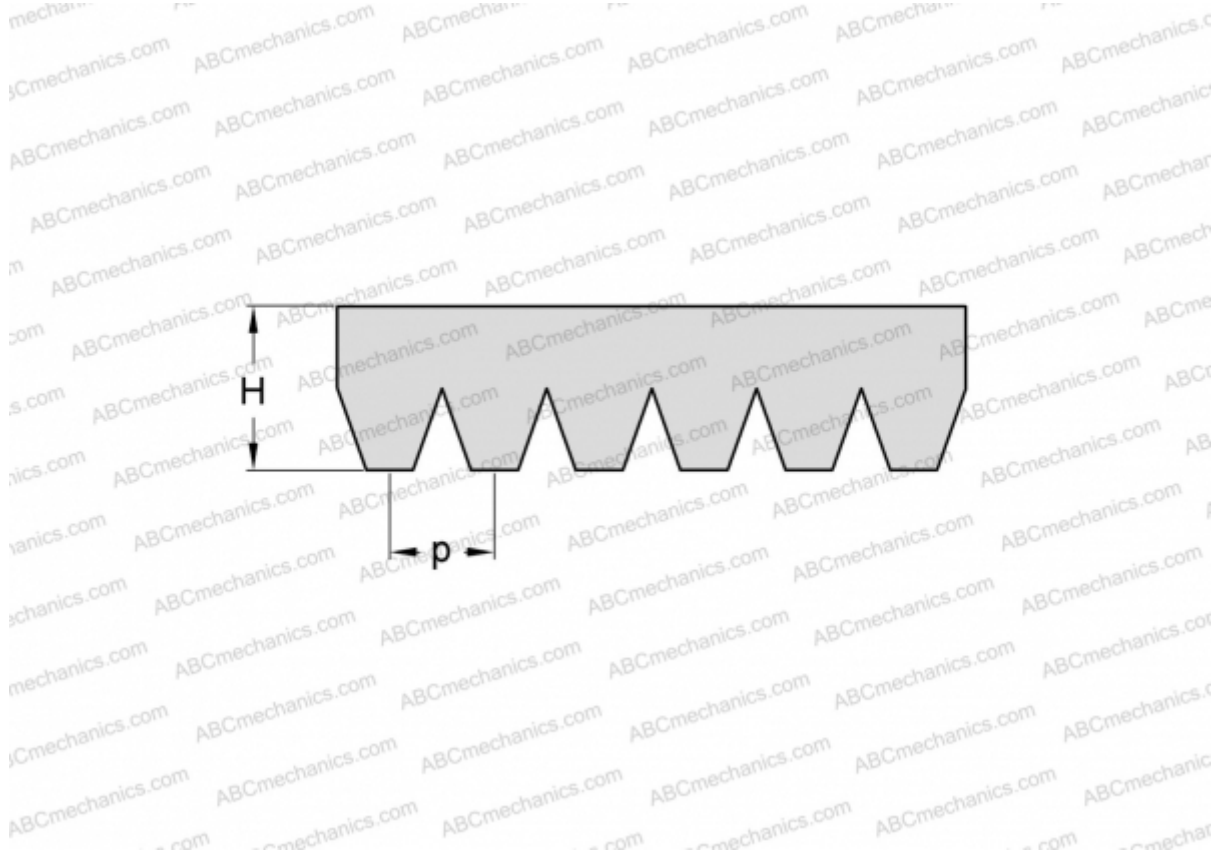

## PHG 12PH1600 SKF

Ribbed belt

TYPE: Special belts, Ribbed belts, Section PH (SKF)

### Technical specification

#### DIMENSIONS, MM

Estimated length	1600,000
Width, W	19,200
Height, H	2,500
Pitch	1,600

**MANUFACTURER** [SKF](#)