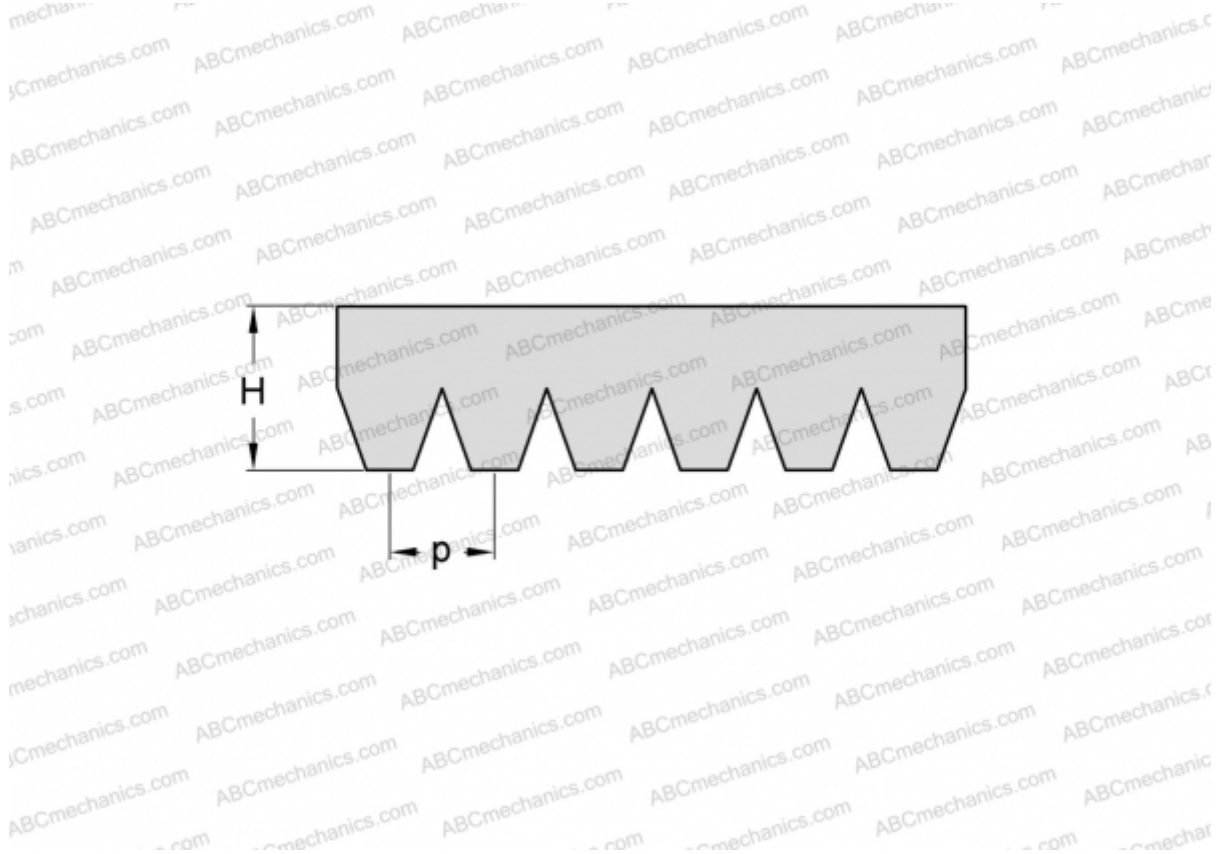

PHG 10PJ610 SKF

Ribbed belt

TYPE: Special belts, Ribbed belts, Section PJ (SKF)

Technical specification

DIMENSIONS, MM

Estimated length	610,000
Width, W	23,400
Height, H	3,500
Pitch	2,340

MANUFACTURER

[SKF](#)