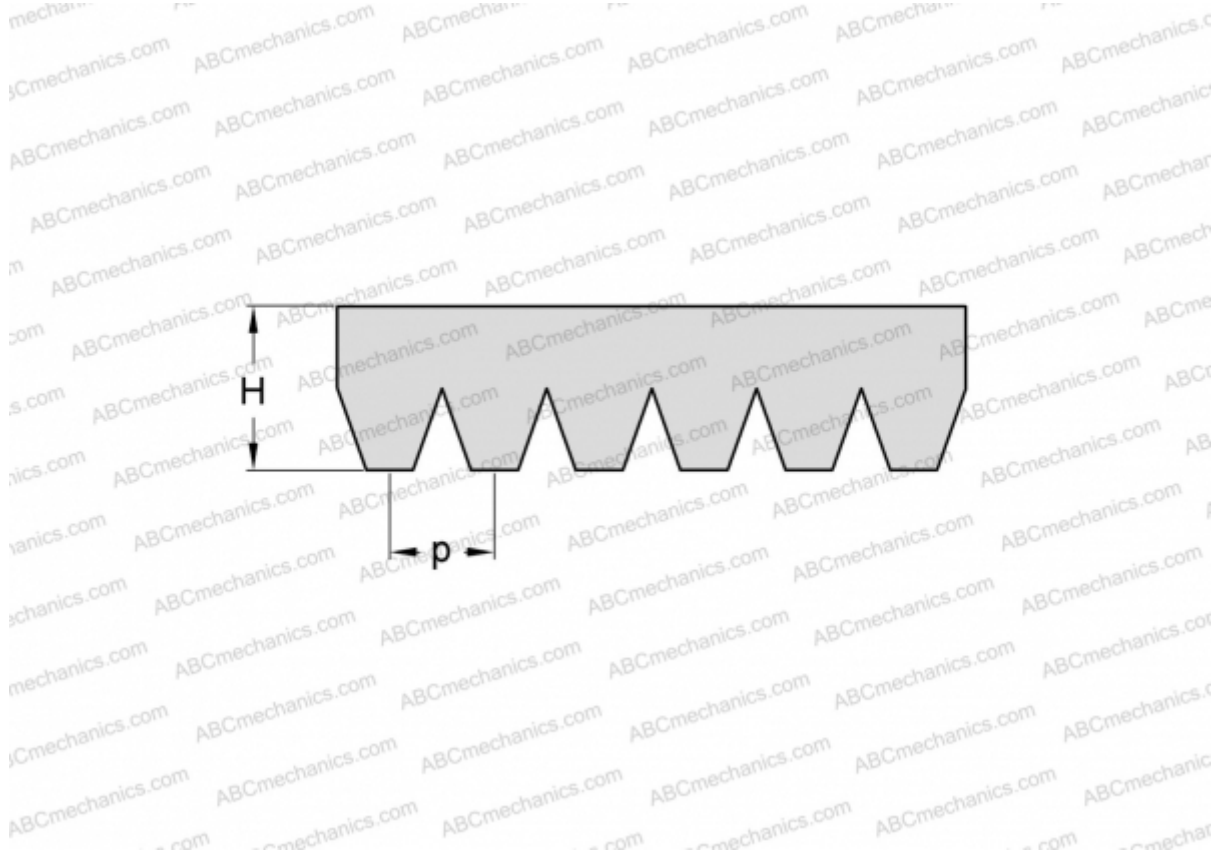

PHG 8PJ660 SKF

Ribbed belt

TYPE: Special belts, Ribbed belts, Section PJ (SKF)

Technical specification

DIMENSIONS, MM

Estimated length	660,000
Width, W	18,720
Height, H	3,500
Pitch	2,340

MANUFACTURER

[SKF](#)