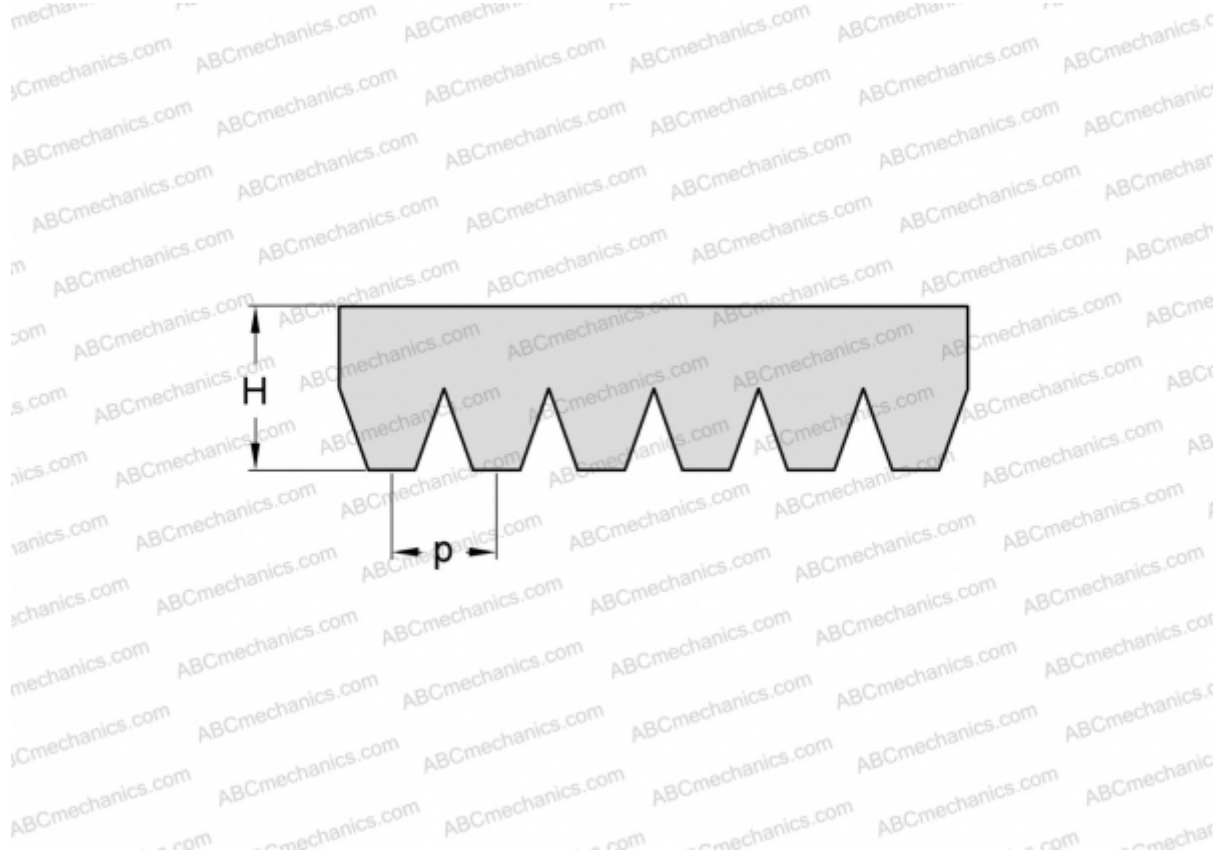

## PHG 8PJ720 SKF

Ribbed belt

TYPE: Special belts, Ribbed belts, Section PJ (SKF)

### Technical specification

#### DIMENSIONS, MM

Estimated length	720,000
Width, W	18,720
Height, H	3,500
Pitch	2,340