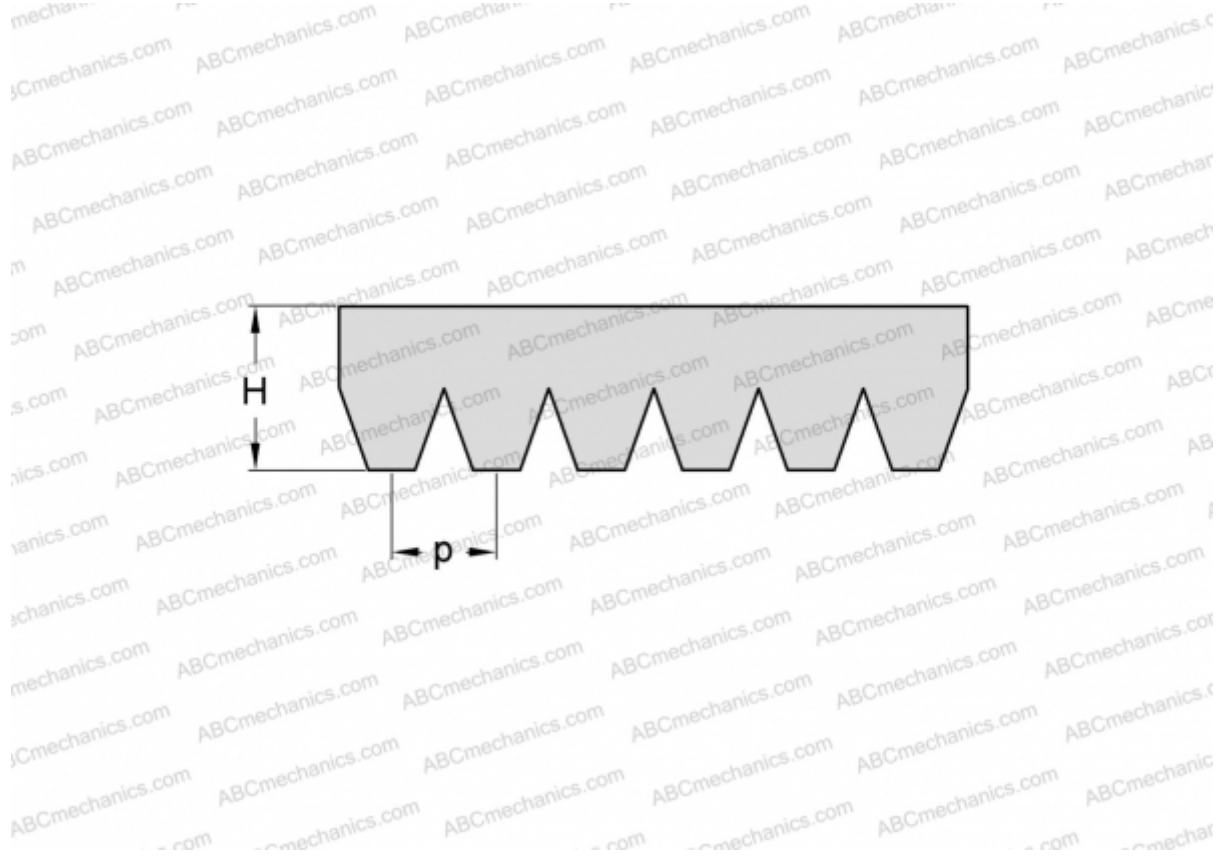

PHG 10PJ760 SKF

Ribbed belt

TYPE: Special belts, Ribbed belts, Section PJ (SKF)

Technical specification

DIMENSIONS, MM

Estimated length	760,000
Width, W	23,400
Height, H	3,500
Pitch	2,340

MANUFACTURER

[SKF](#)