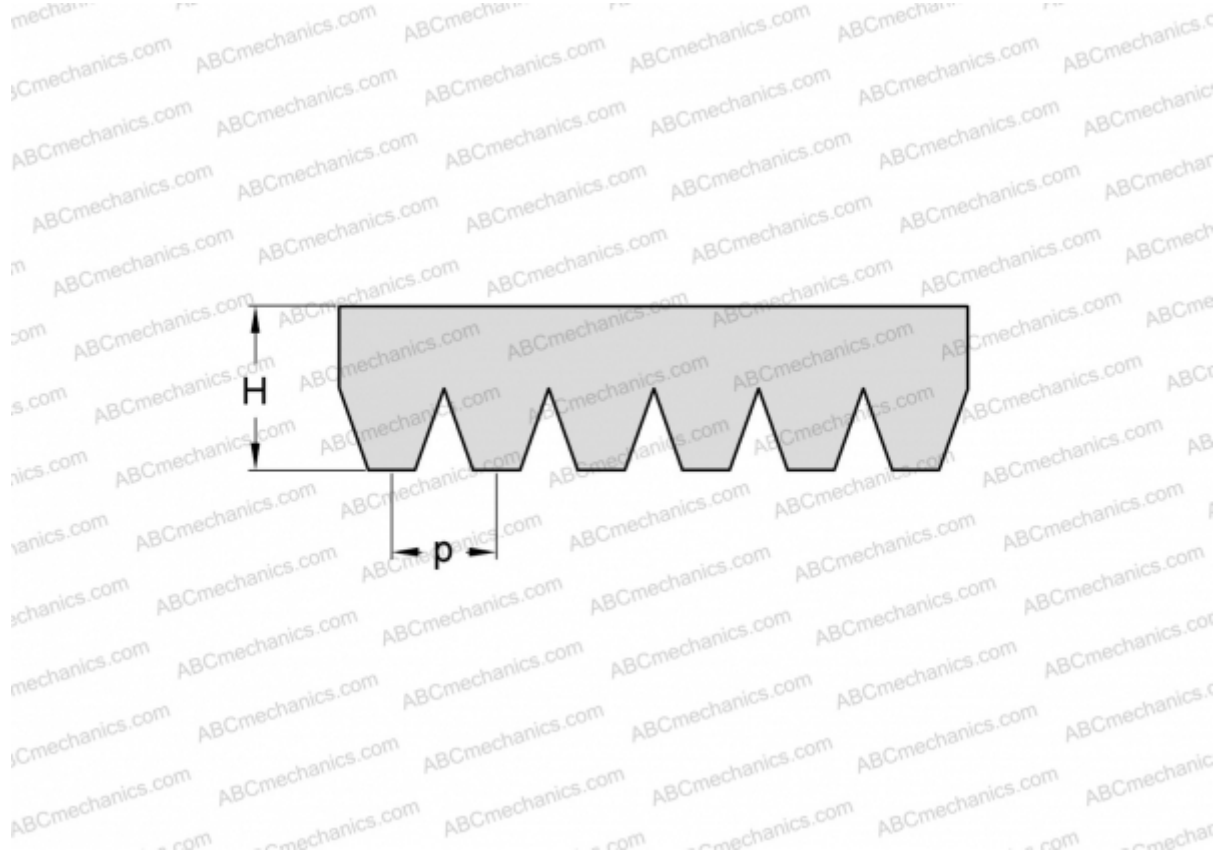

PHG 8PJ810 SKF

Ribbed belt

TYPE: Special belts, Ribbed belts, Section PJ (SKF)

Technical specification

DIMENSIONS, MM

Estimated length	810,000
Width, W	18,720
Height, H	3,500
Pitch	2,340

MANUFACTURER [SKF](#)