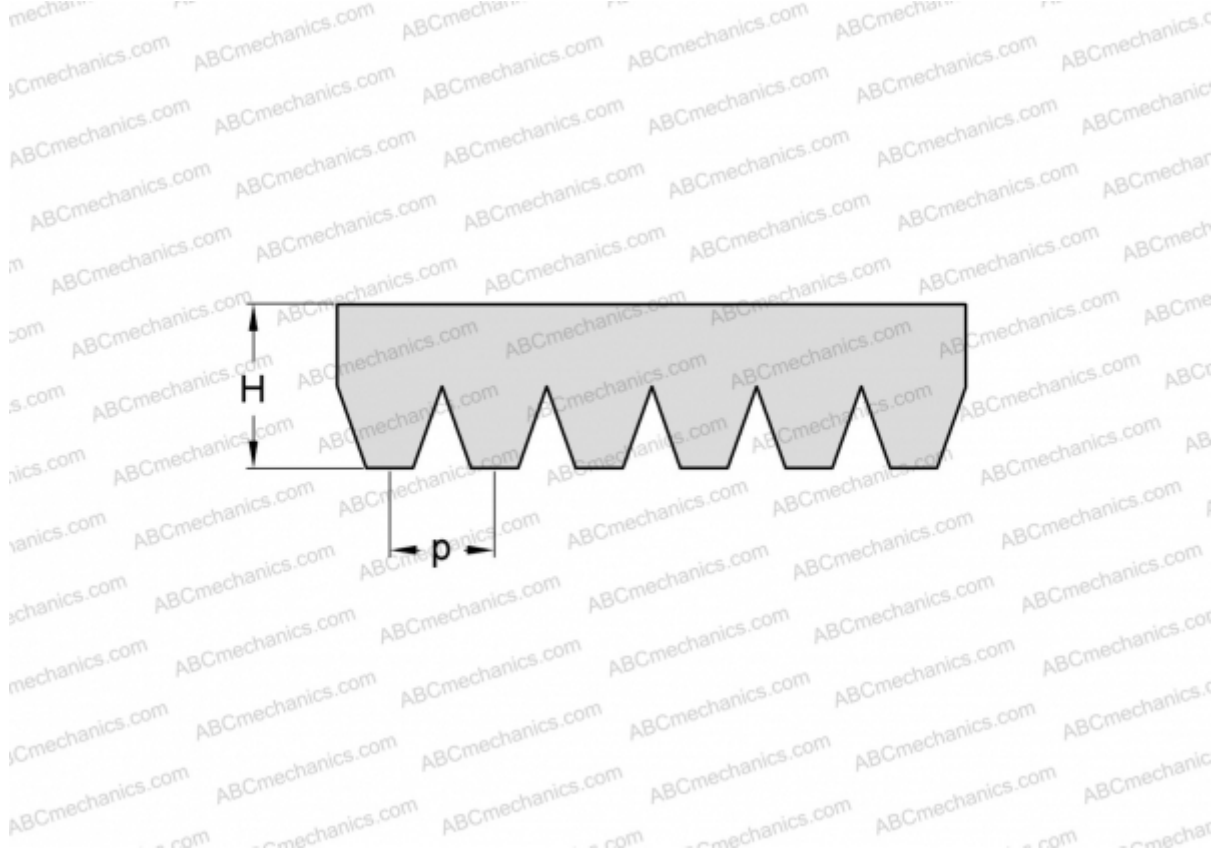

## PHG 20PJ830 SKF

Ribbed belt

TYPE: Special belts, Ribbed belts, Section PJ (SKF)

### Technical specification

#### DIMENSIONS, MM

Estimated length	830,000
Width, W	46,800
Height, H	3,500
Pitch	2,340