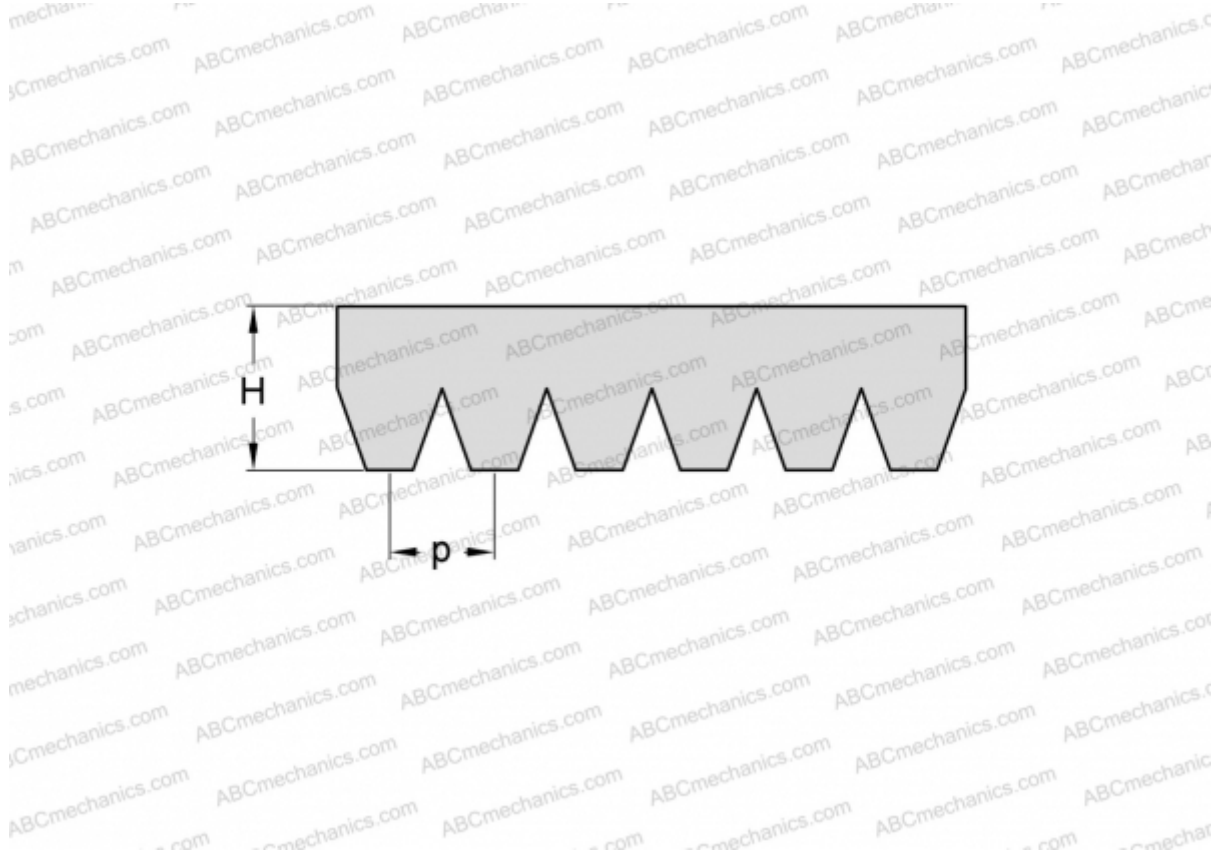

## PHG 4PJ860 SKF

Ribbed belt

TYPE: Special belts, Ribbed belts, Section PJ (SKF)

### Technical specification

#### DIMENSIONS, MM

Estimated length	860,000
Width, W	9,360
Height, H	3,500
Pitch	2,340