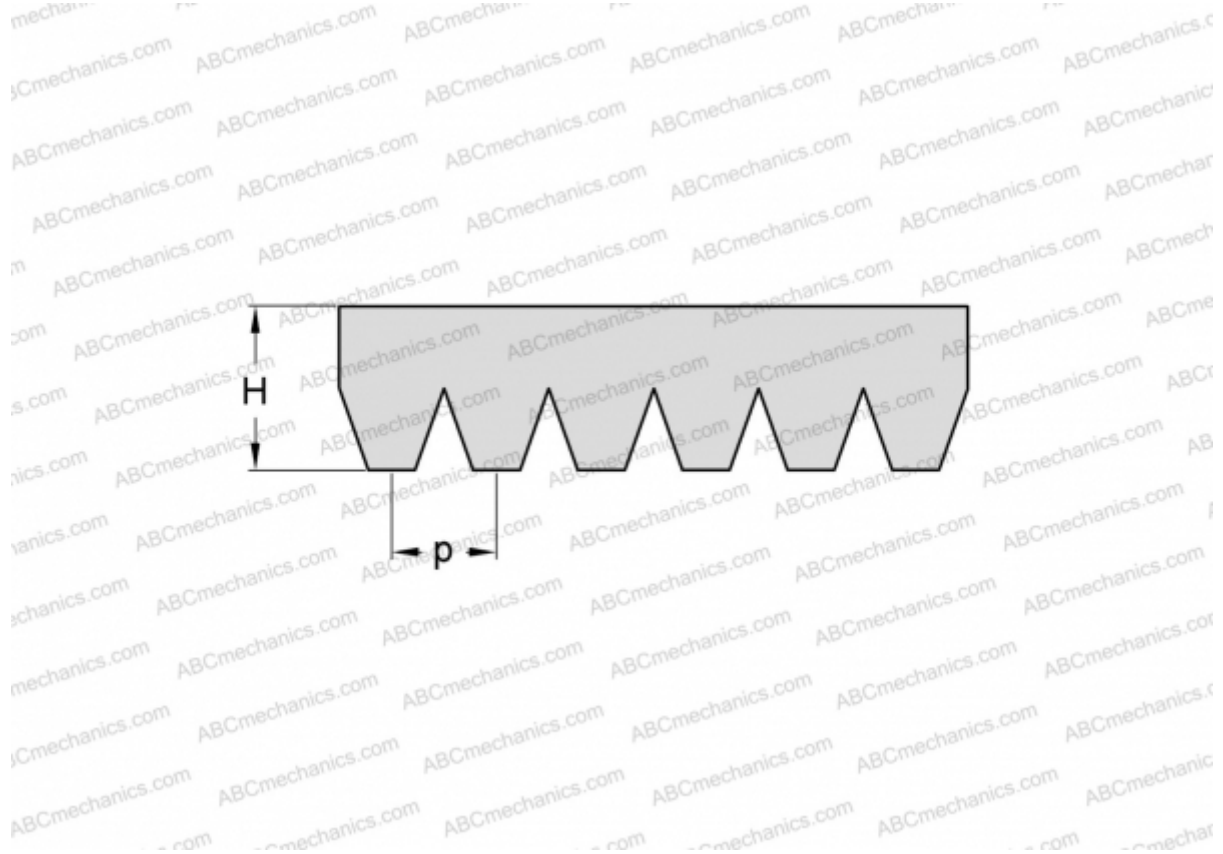

PHG 12PJ955 SKF

Ribbed belt

TYPE: Special belts, Ribbed belts, Section PJ (SKF)

Technical specification

DIMENSIONS, MM

Estimated length	955,000
Width, W	28,080
Height, H	3,500
Pitch	2,340

MANUFACTURER

[SKF](#)