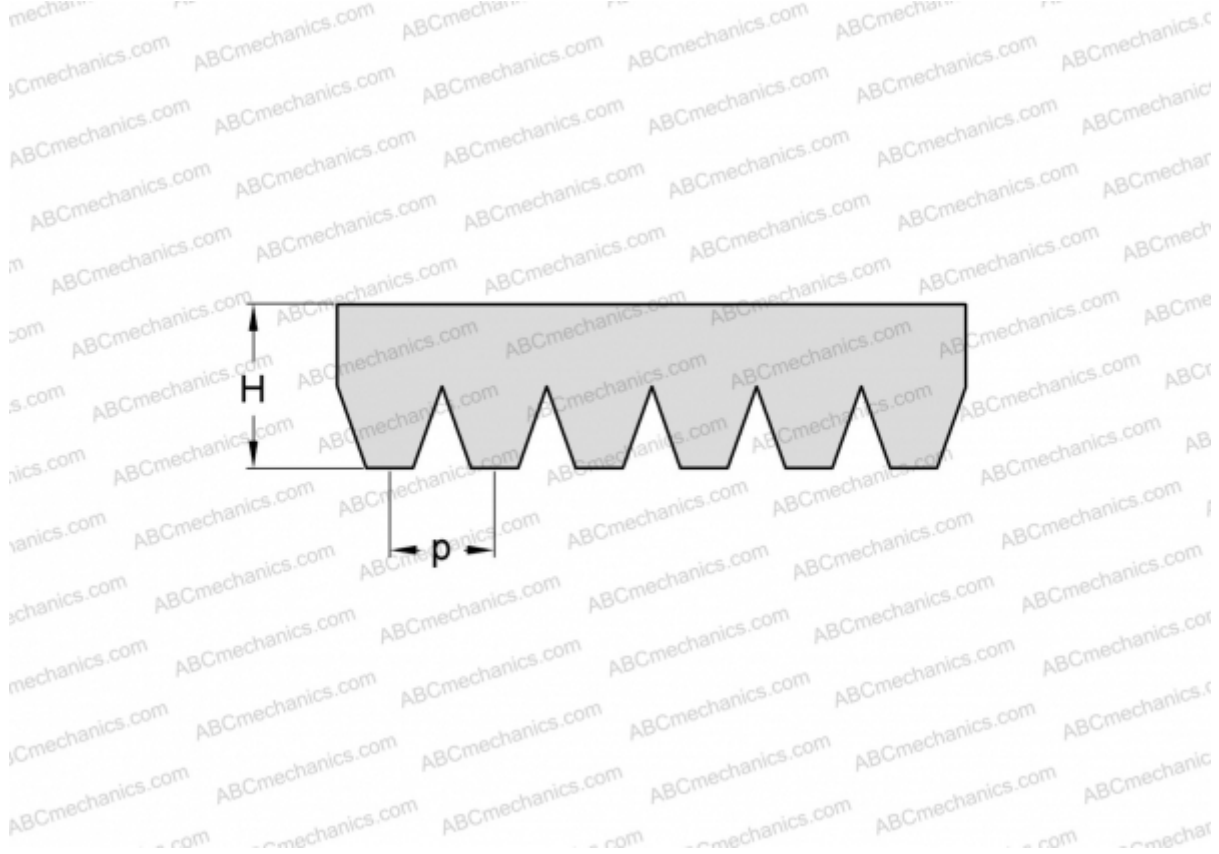

## PHG 20PJ955 SKF

Ribbed belt

TYPE: Special belts, Ribbed belts, Section PJ (SKF)

### Technical specification

#### DIMENSIONS, MM

Estimated length	955,000
Width, W	46,800
Height, H	3,500
Pitch	2,340