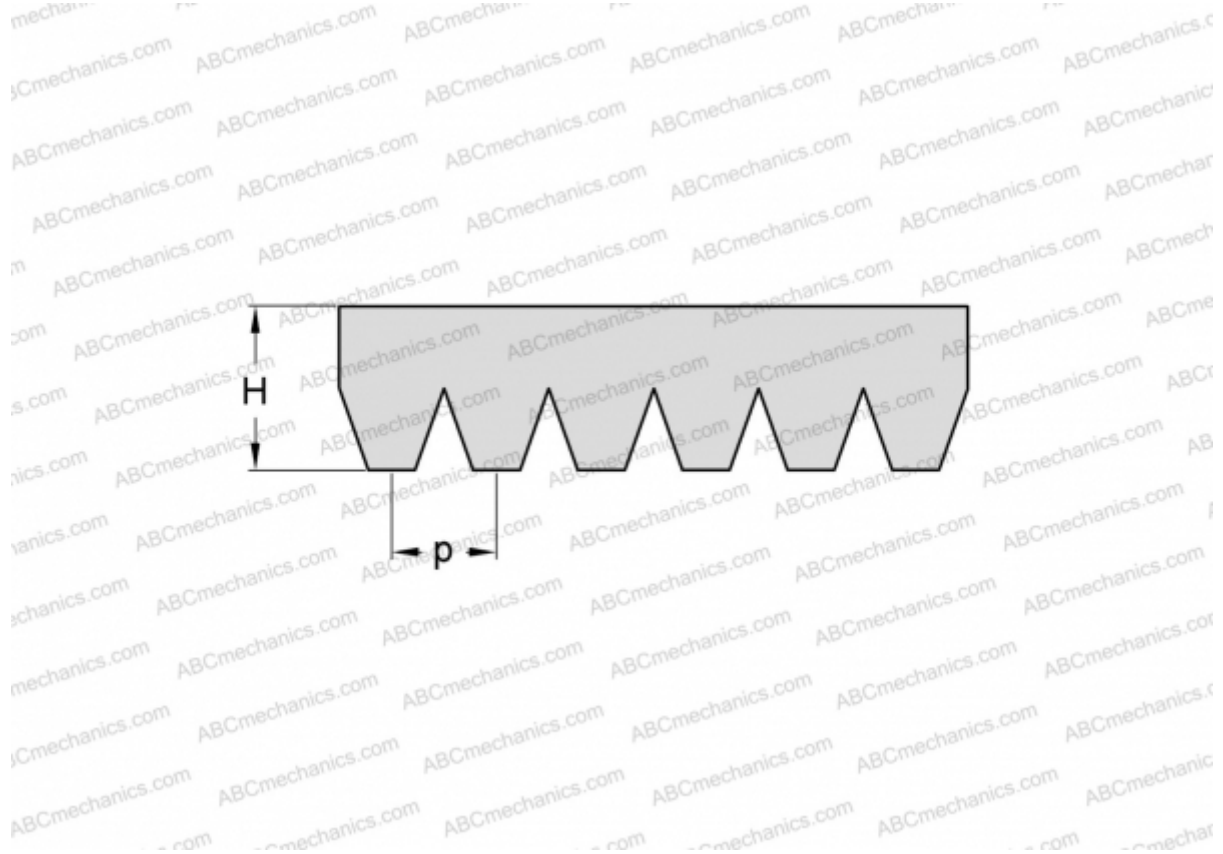

PHG 20PJ1010 SKF

Ribbed belt

TYPE: Special belts, Ribbed belts, Section PJ (SKF)

Technical specification

DIMENSIONS, MM

Estimated length	1010,000
Width, W	46,800
Height, H	3,500
Pitch	2,340

MANUFACTURER

[SKF](#)