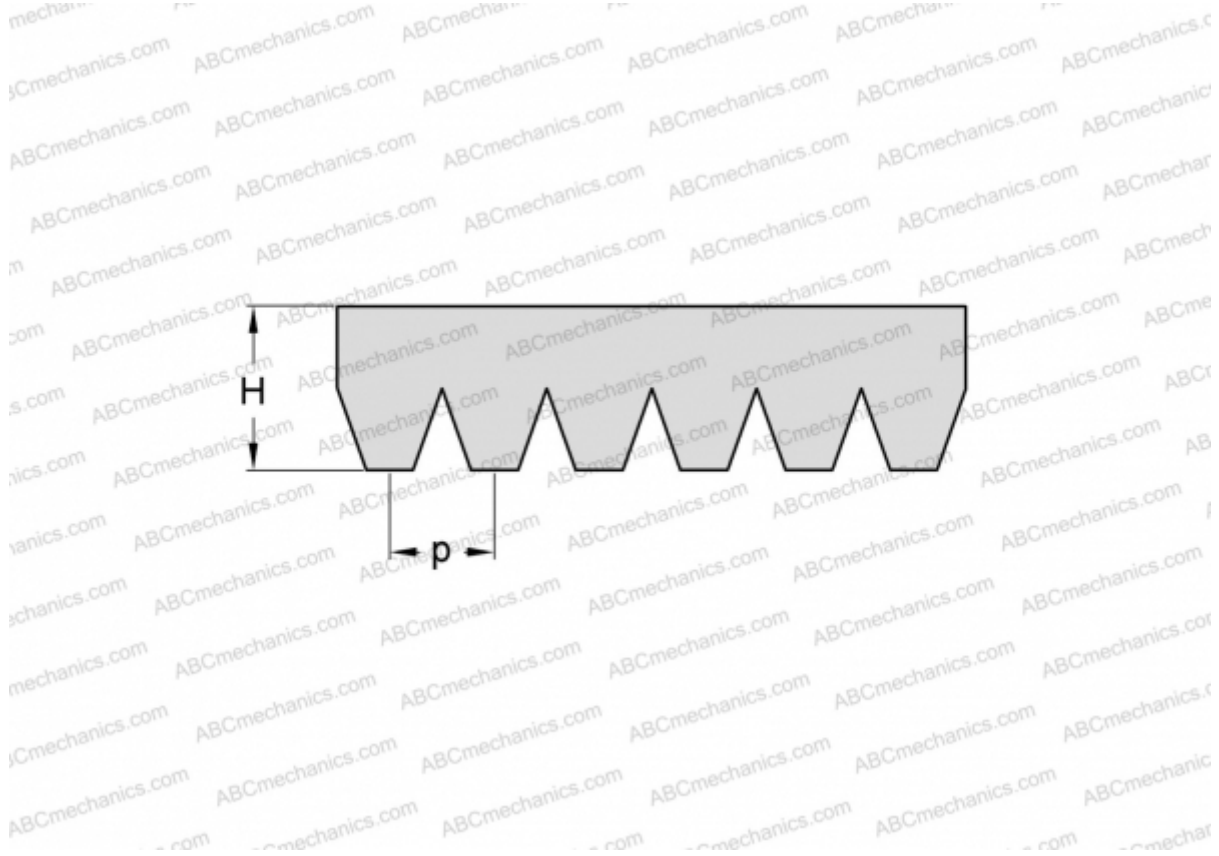

PHG 10PJ1090 SKF

Ribbed belt

TYPE: Special belts, Ribbed belts, Section PJ (SKF)

Technical specification

DIMENSIONS, MM

Estimated length	1090,000
Width, W	23,400
Height, H	3,500
Pitch	2,340

MANUFACTURER

[SKF](#)