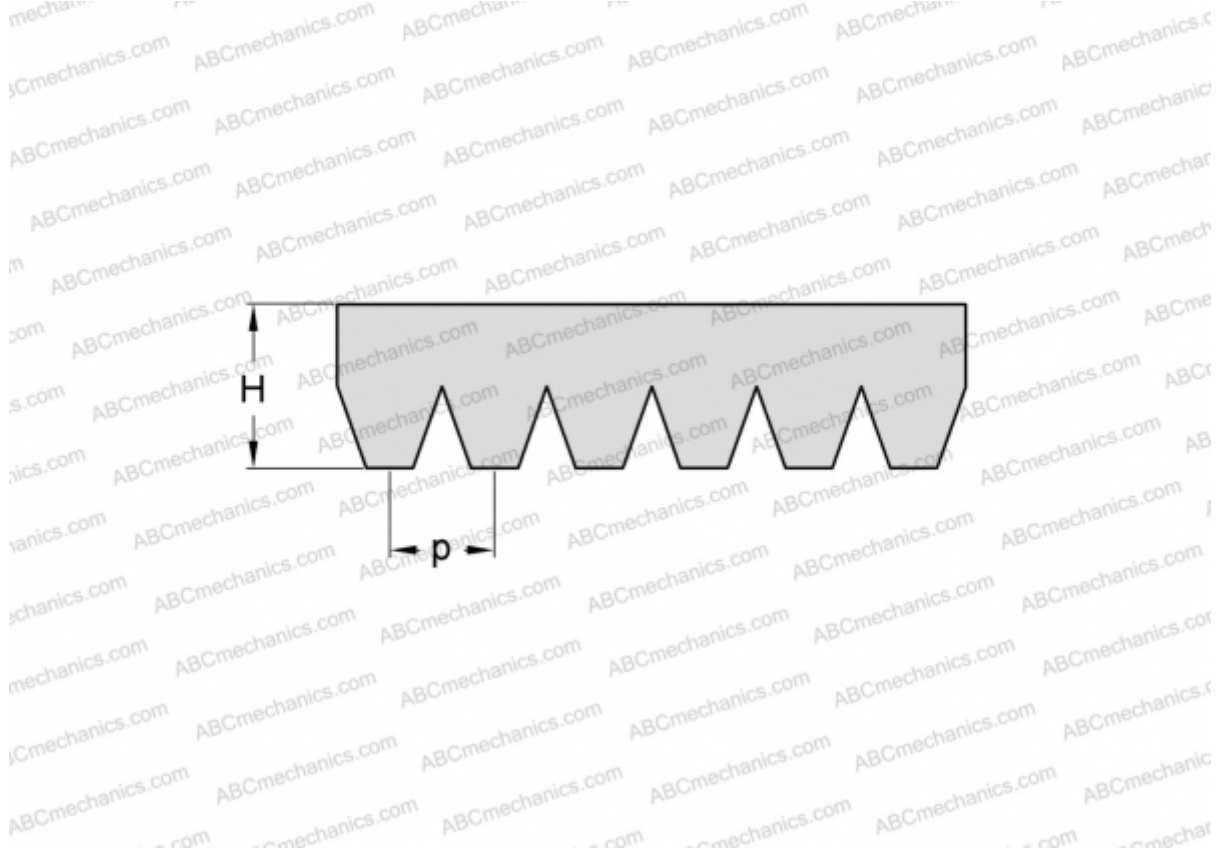

## PHG 16PJ1105 SKF

Ribbed belt

TYPE: Special belts, Ribbed belts, Section PJ (SKF)

### Technical specification

#### DIMENSIONS, MM

Estimated length	1105,000
Width, W	37,440
Height, H	3,500
Pitch	2,340

**MANUFACTURER** [SKF](#)