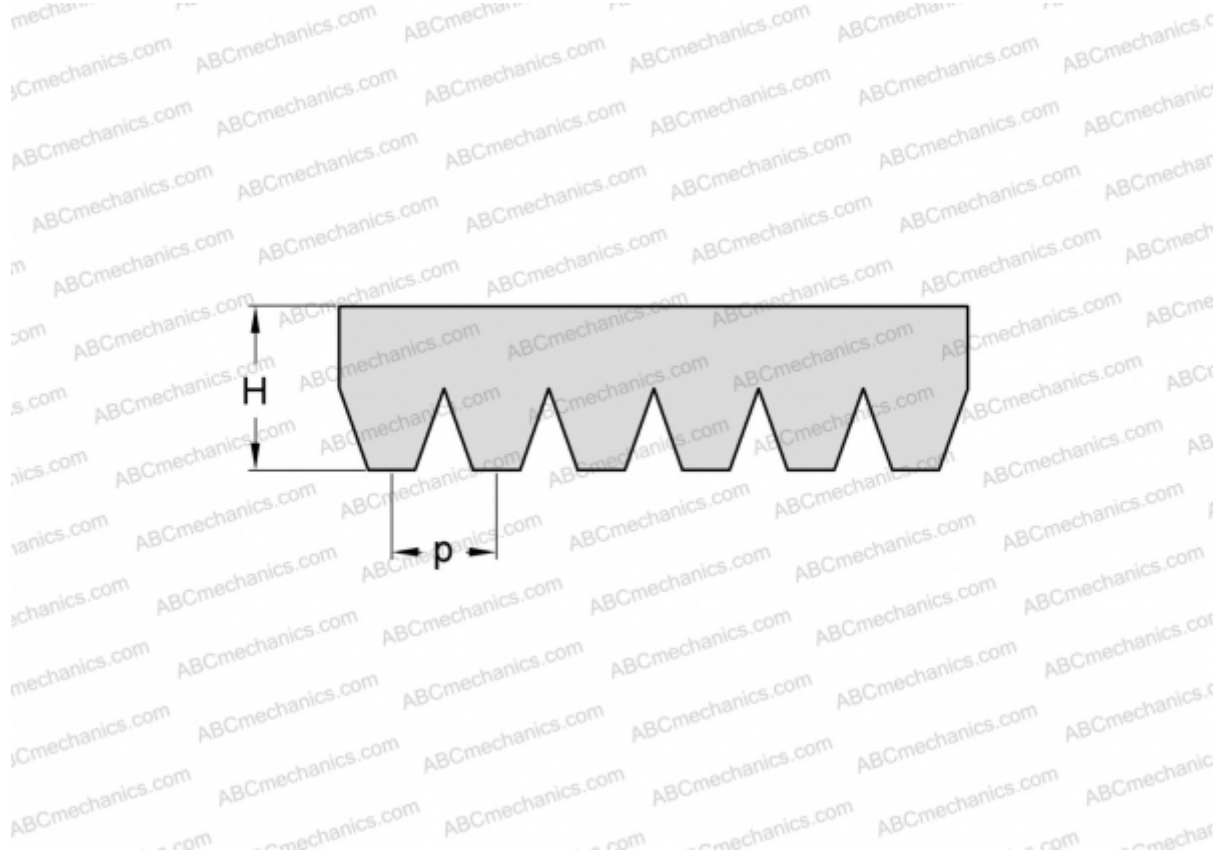

PHG 20PJ1105 SKF

Ribbed belt

TYPE: Special belts, Ribbed belts, Section PJ (SKF)

Technical specification

DIMENSIONS, MM

Estimated length	1105,000
Width, W	46,800
Height, H	3,500
Pitch	2,340

MANUFACTURER [SKF](#)